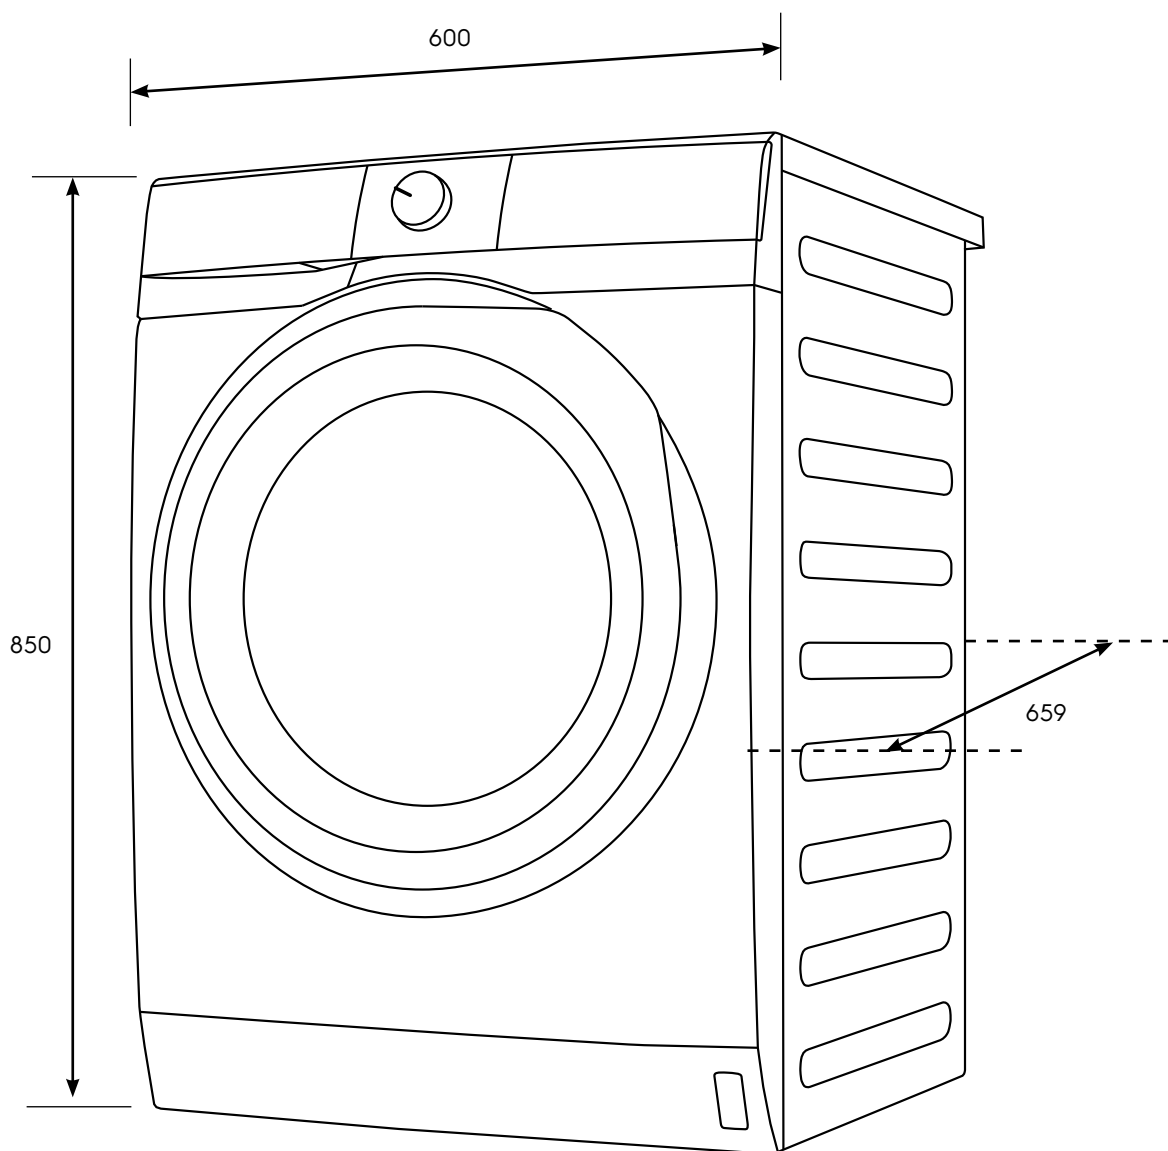

Dimension Guide

Front load washing machine

Model:
EWF1024D3WC

Dimensions

	width	height	depth
Product (mm)	600	850	659

Please note! Dimensions to be used as a guide only. All customers MUST refer to the user manual supplied with the product for detailed installation instructions.