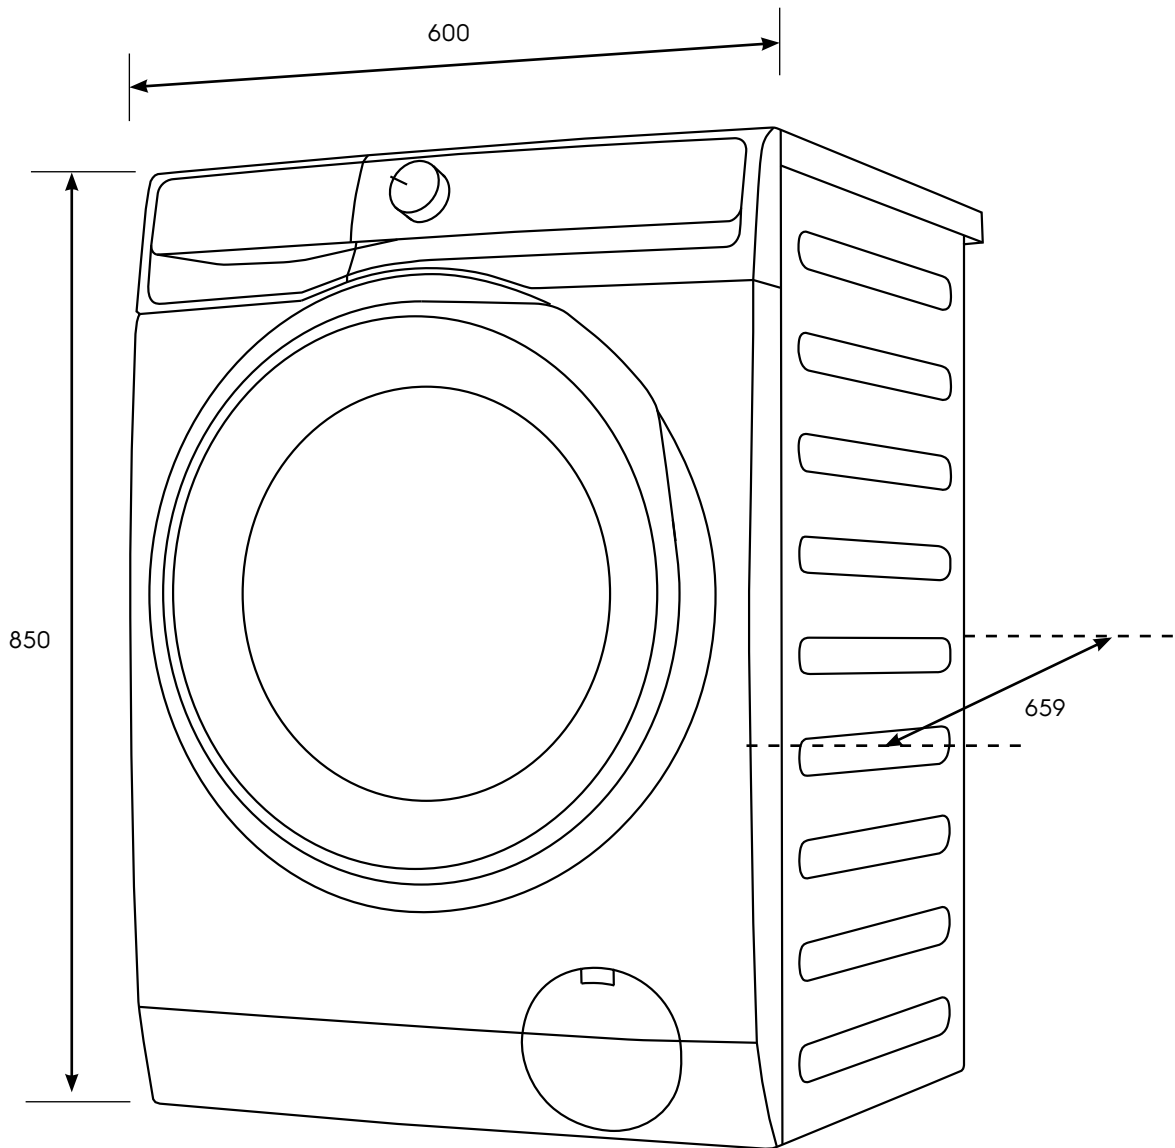

Dimension Guide

Front load washing machine

Model:
EWF1023P5WC

Dimensions			
	width	height	depth
Product (mm)	600	850	659

Please note! Dimensions to be used as a guide only. All customers MUST refer to the user manual supplied with the product for detailed installation instructions.