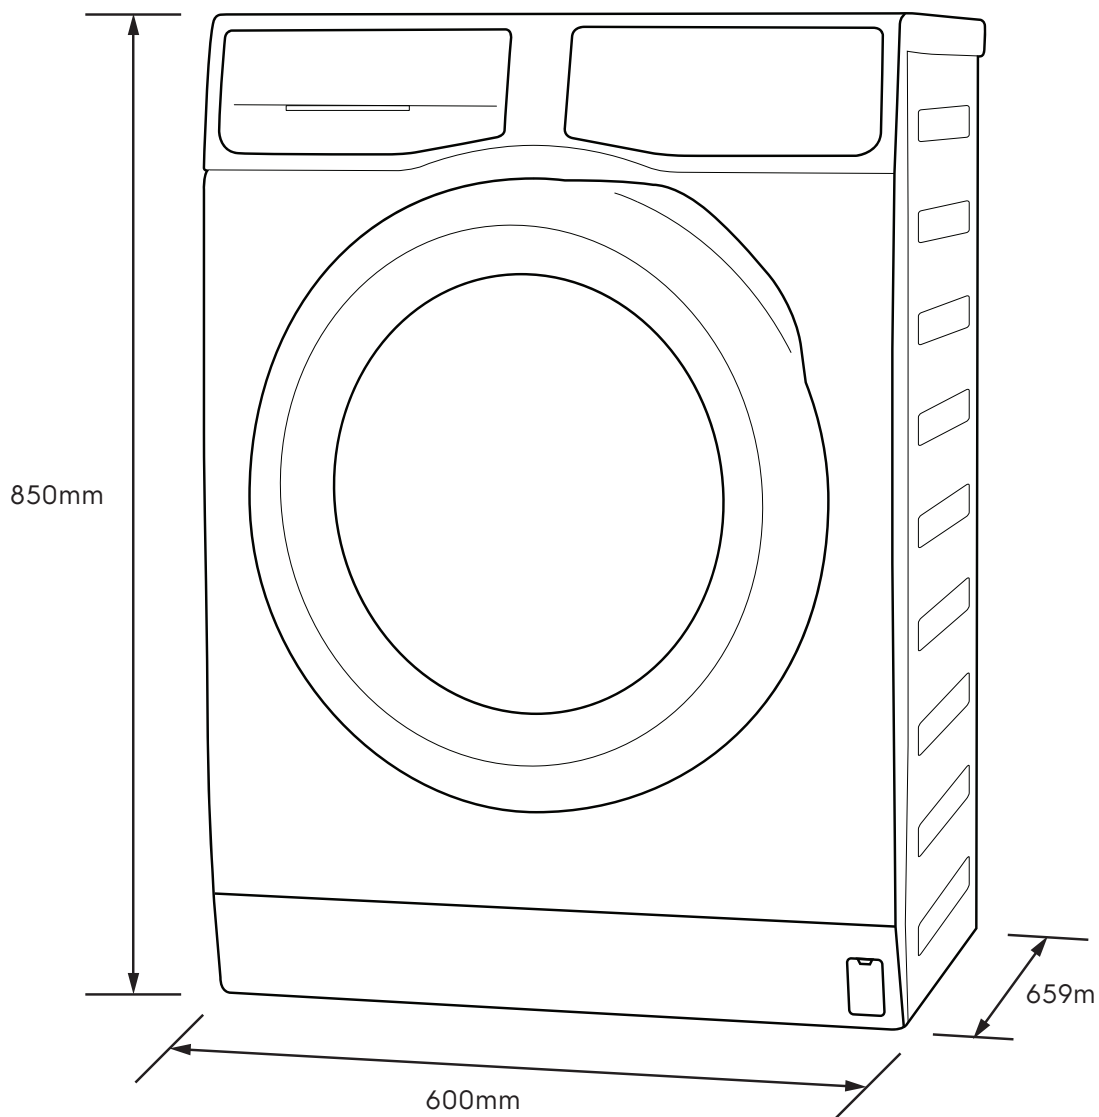

Dimension Guide

Front load washing machine

Model:
EWF1025DQWB

Dimensions			
	width	height	depth
Product (mm)	600	850	659

Please note! Dimensions to be used as a guide only. All customers MUST refer to the user manual supplied with the product for detailed installation instructions.
© 2022 Electrolux S.E.A PTE. LTD. ELX_DIM_EWF1025DQWB_Apr23