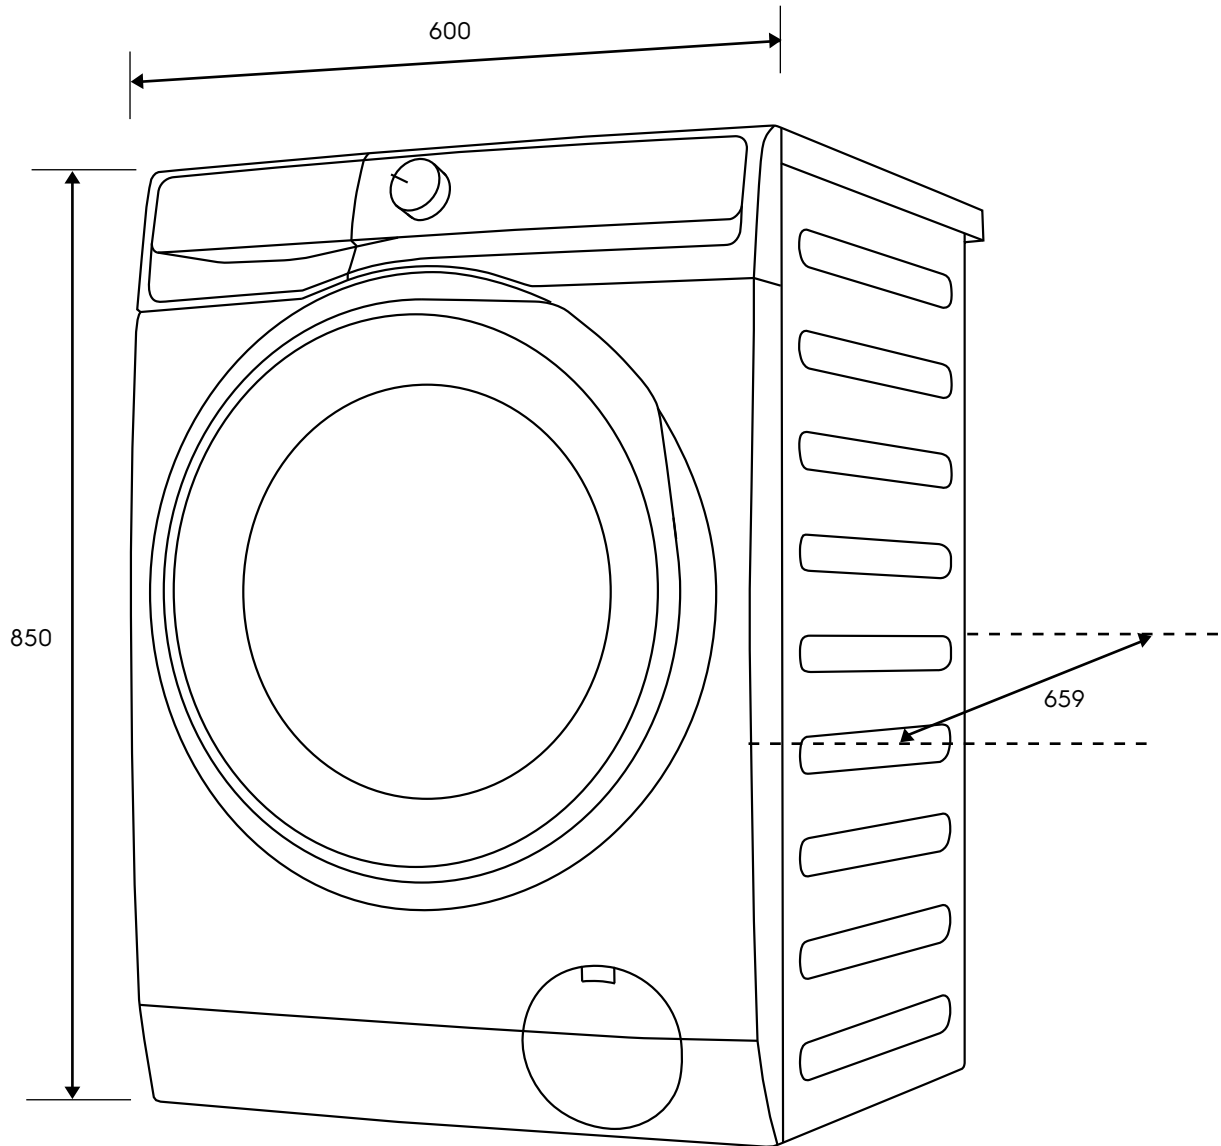

Dimension Guide

Washer dryer

Model:
EWW9023P5WC

Dimensions

	width	height	depth
Product (mm)	600	850	659

Please note! Dimensions to be used as a guide only. All customers MUST refer to the user manual supplied with the product for detailed installation instructions.