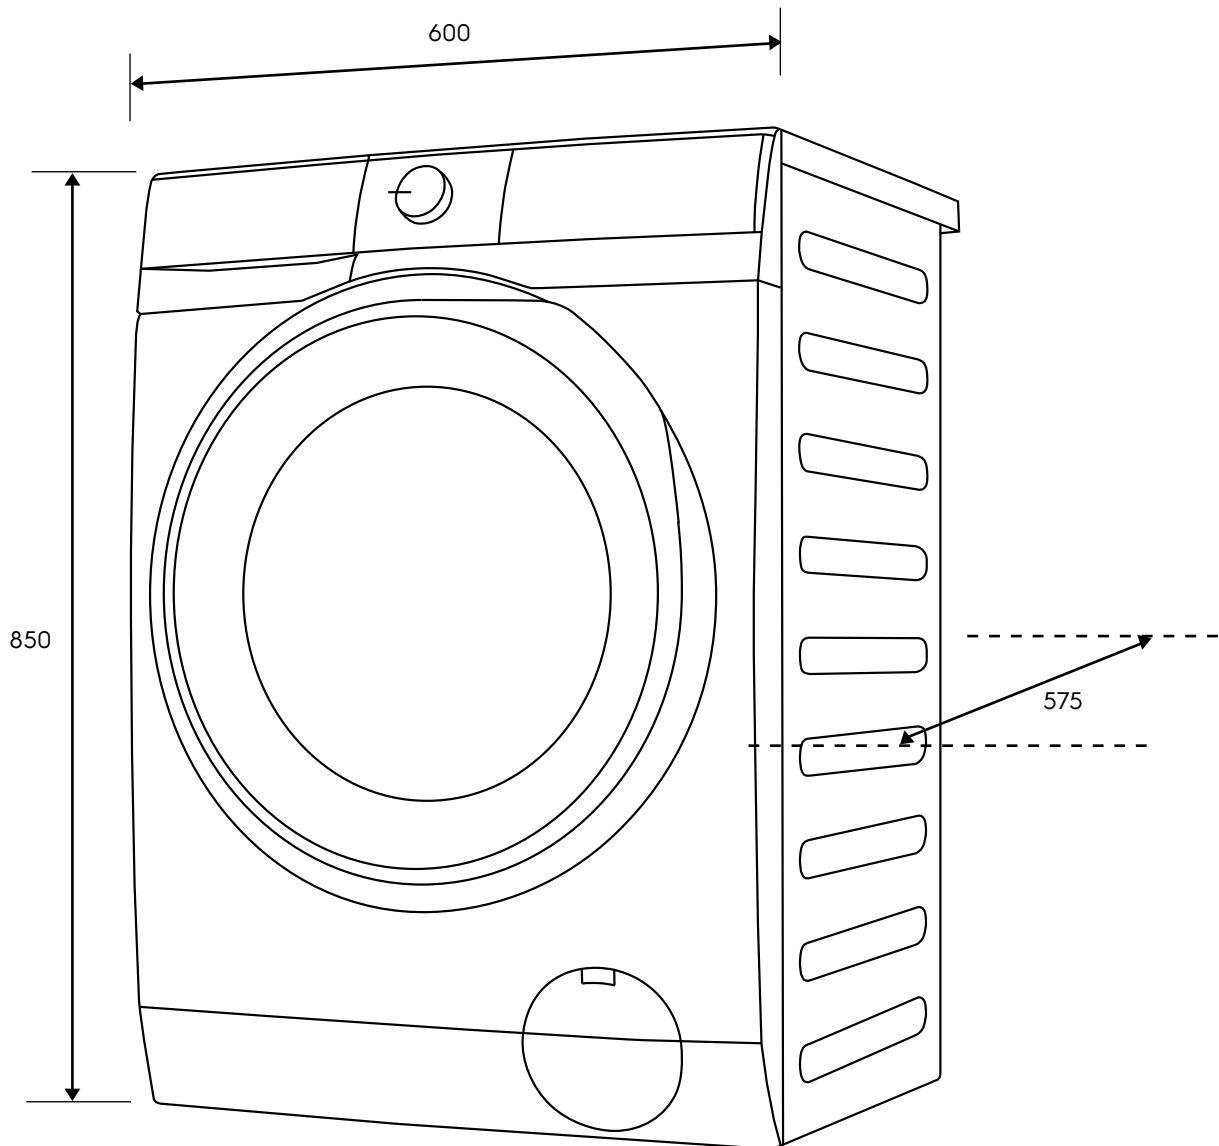

Dimension Guide

Washer dryer

Model:

EWW8024P3WC

Dimensions

| | width | height | depth |
|--------------|-------|--------|-------|
| Product (mm) | 600 | 850 | 575 |

Please note! Dimensions to be used as a guide only. All customers MUST refer to the user manual supplied with the product for detailed installation instructions.