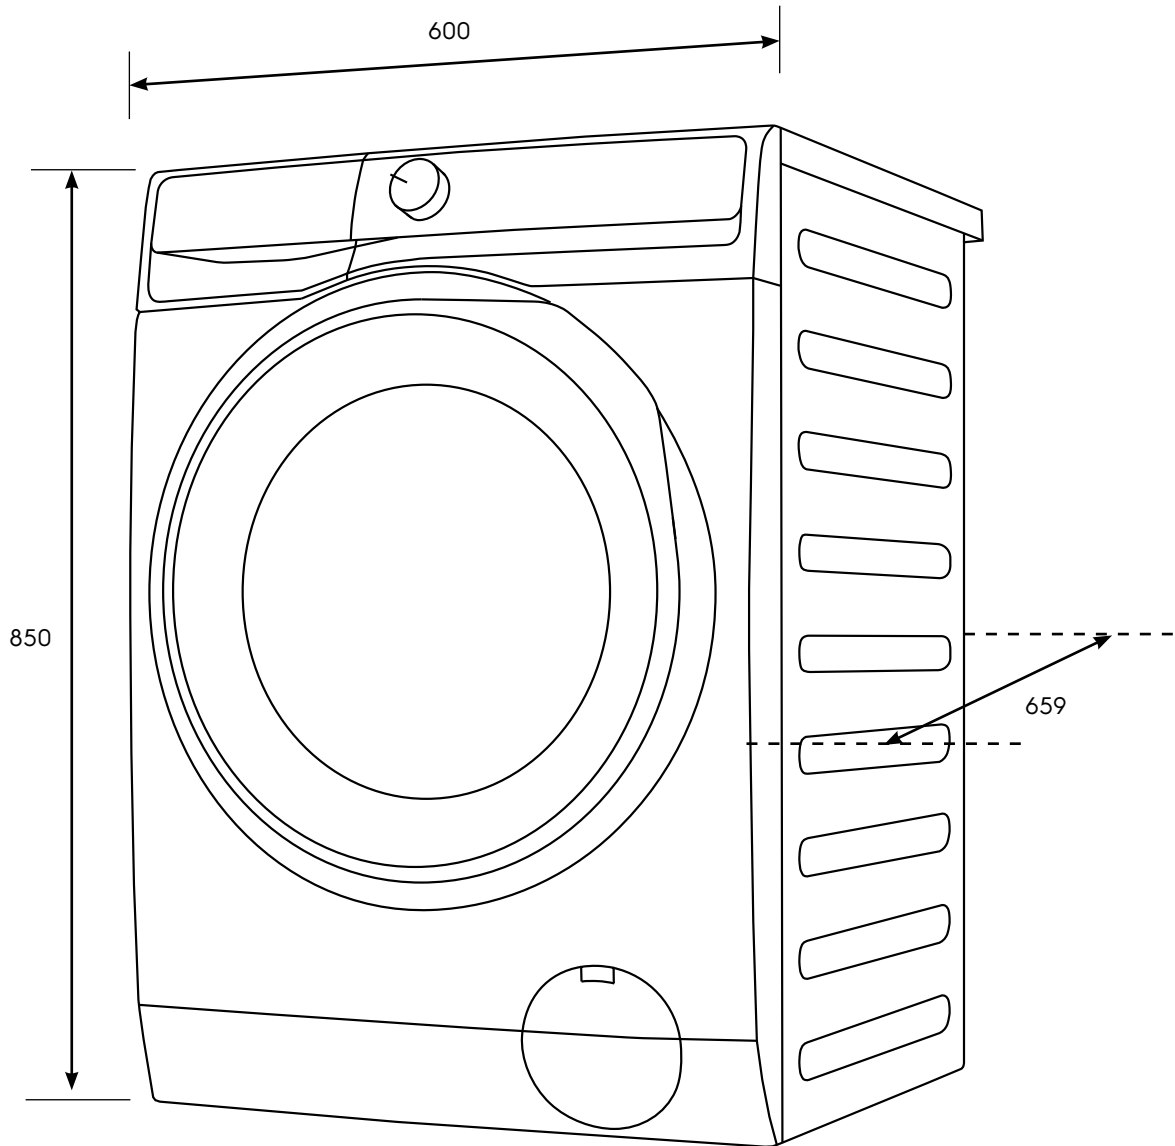

Dimension Guide

Washer dryer

Model:
EWW1343R7SC

Dimensions			
	width	height	depth
Product (mm)	600	850	659

Please note! Dimensions to be used as a guide only. All customers MUST refer to the user manual supplied with the product for detailed installation instructions.