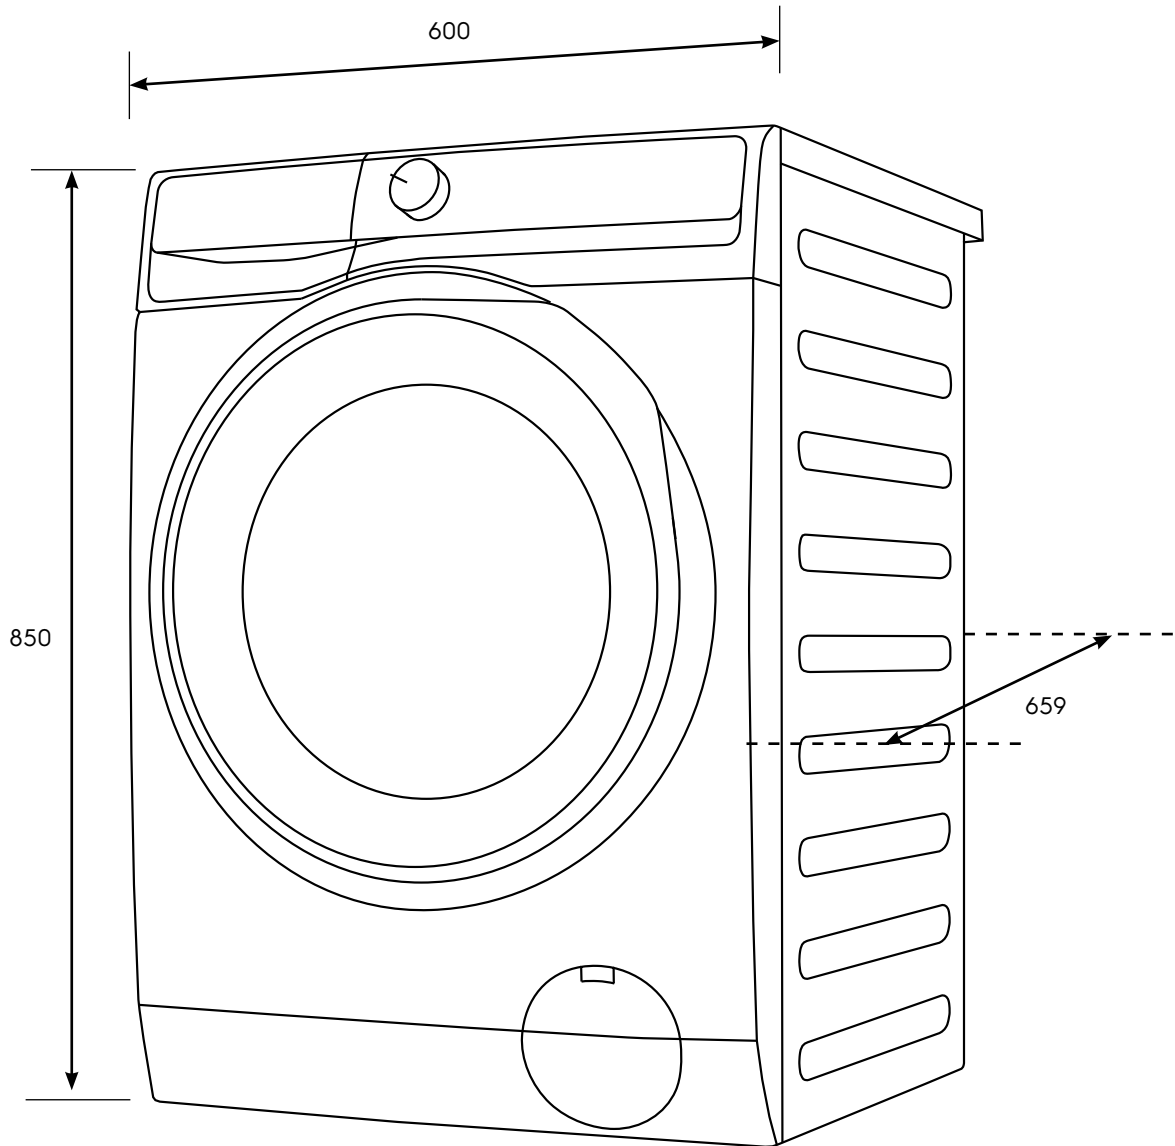

Dimension Guide

Washer dryer

Model:
EWW1342R9SC

Dimensions

	width	height	depth
Product (mm)	600	850	659

Please note! Dimensions to be used as a guide only. All customers MUST refer to the user manual supplied with the product for detailed installation instructions.