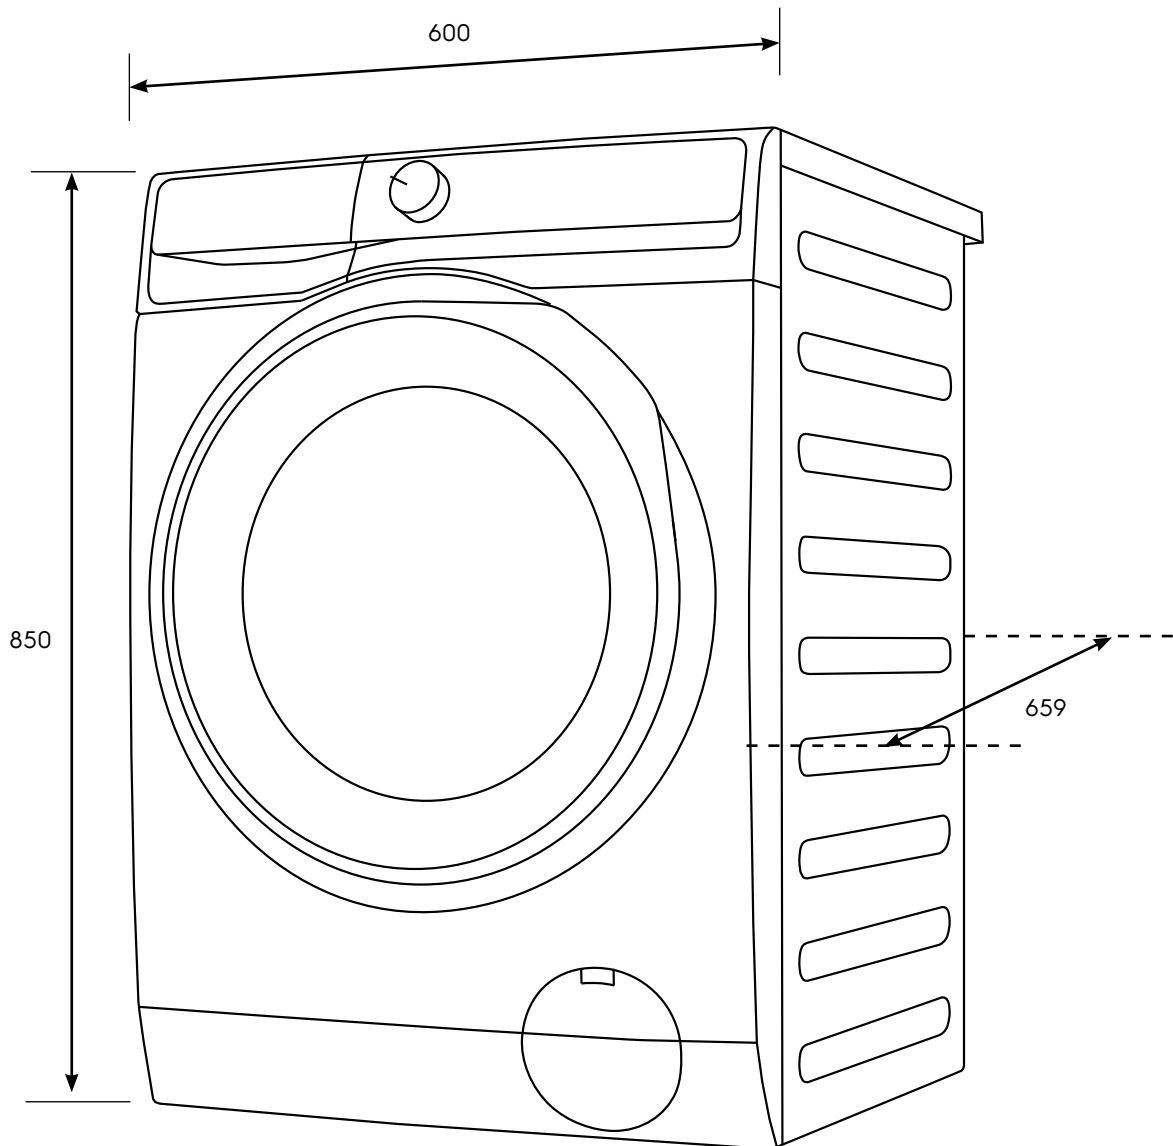

# Dimension Guide

## Washer dryer

**Model:**  
EWW1143R7MC

Dimensions			
	width	height	depth
Product (mm)	600	850	659

**Please note!** Dimensions to be used as a guide only. All customers MUST refer to the user manual supplied with the product for detailed installation instructions.