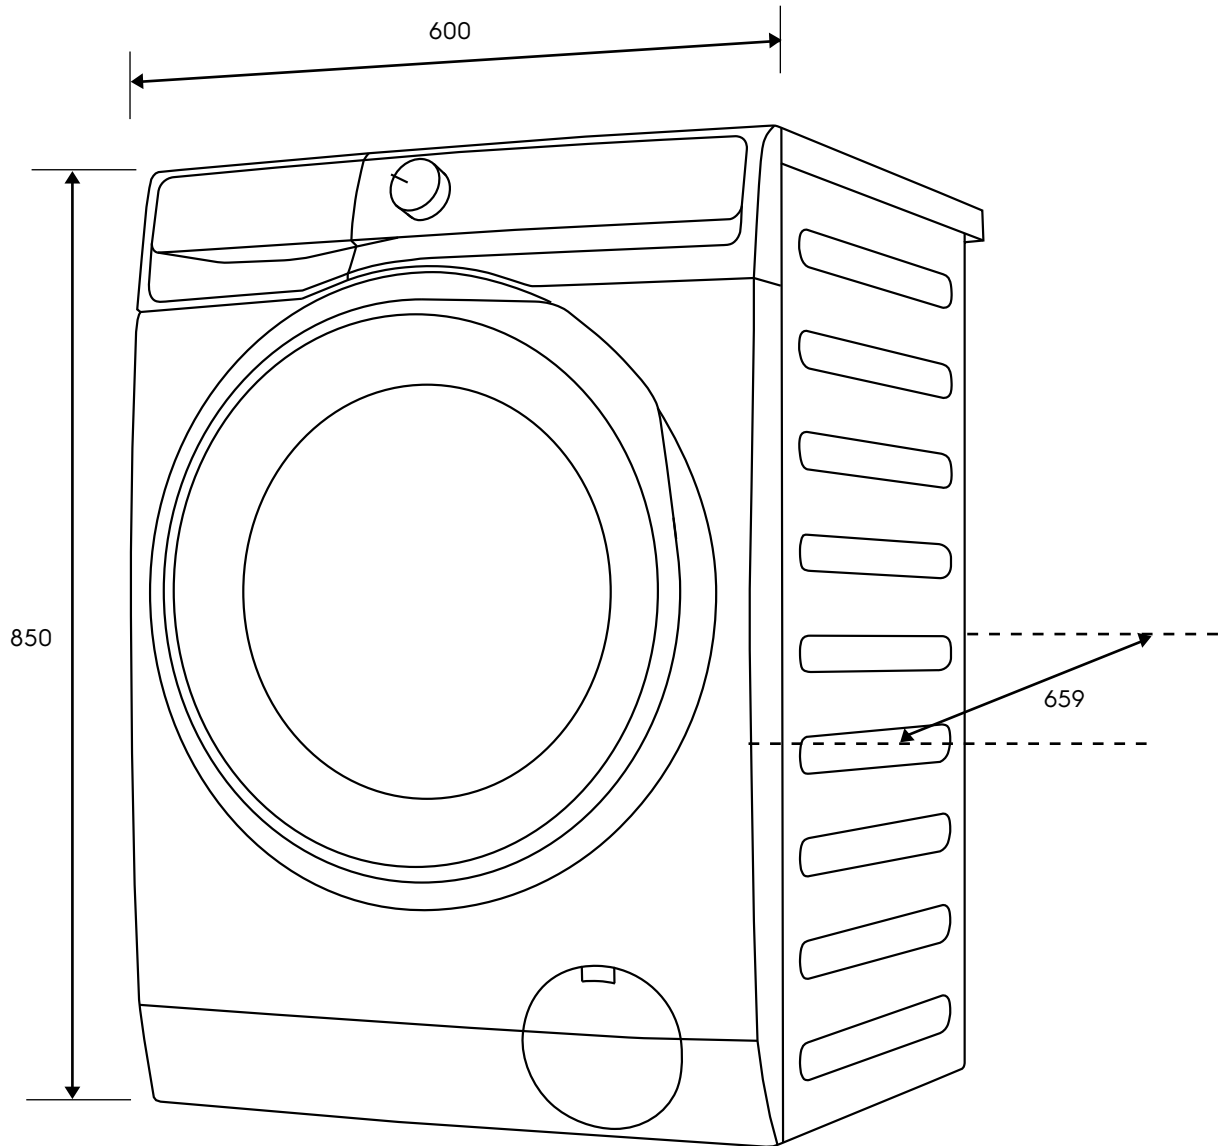

# Dimension Guide

## Washer dryer

**Model:**  
EWW1023P5WC

### Dimensions

	width	height	depth
Product (mm)	600	850	659

**Please note!** Dimensions to be used as a guide only. All customers MUST refer to the user manual supplied with the product for detailed installation instructions.