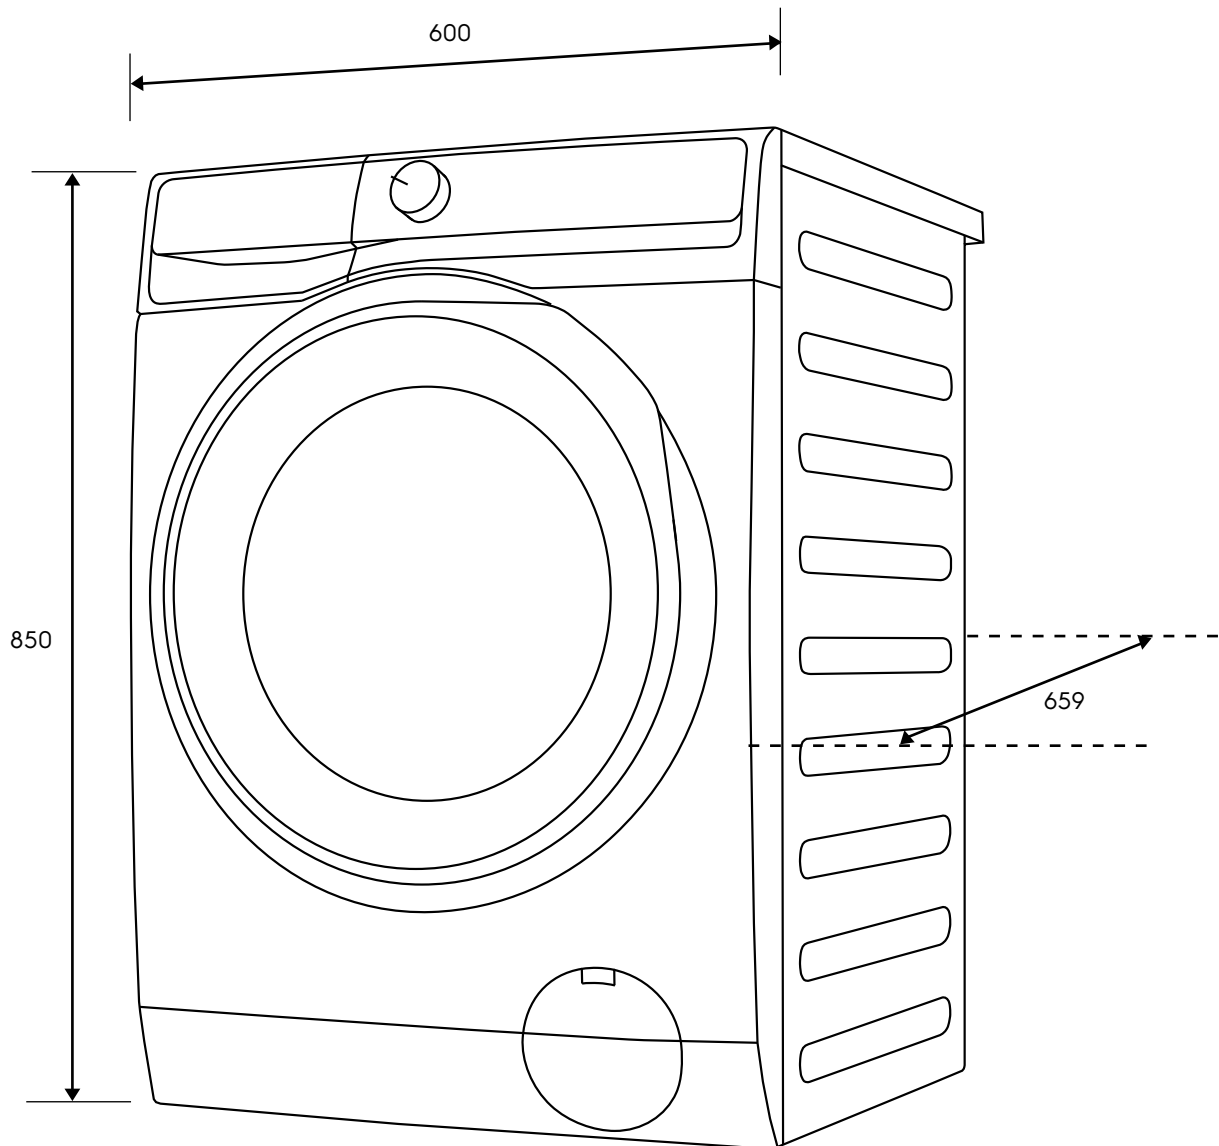

Dimension Guide

Washer dryer

Model:
EWW1023P5SC

Dimensions

	width	height	depth
Product (mm)	600	850	659

Please note! Dimensions to be used as a guide only. All customers MUST refer to the user manual supplied with the product for detailed installation instructions.