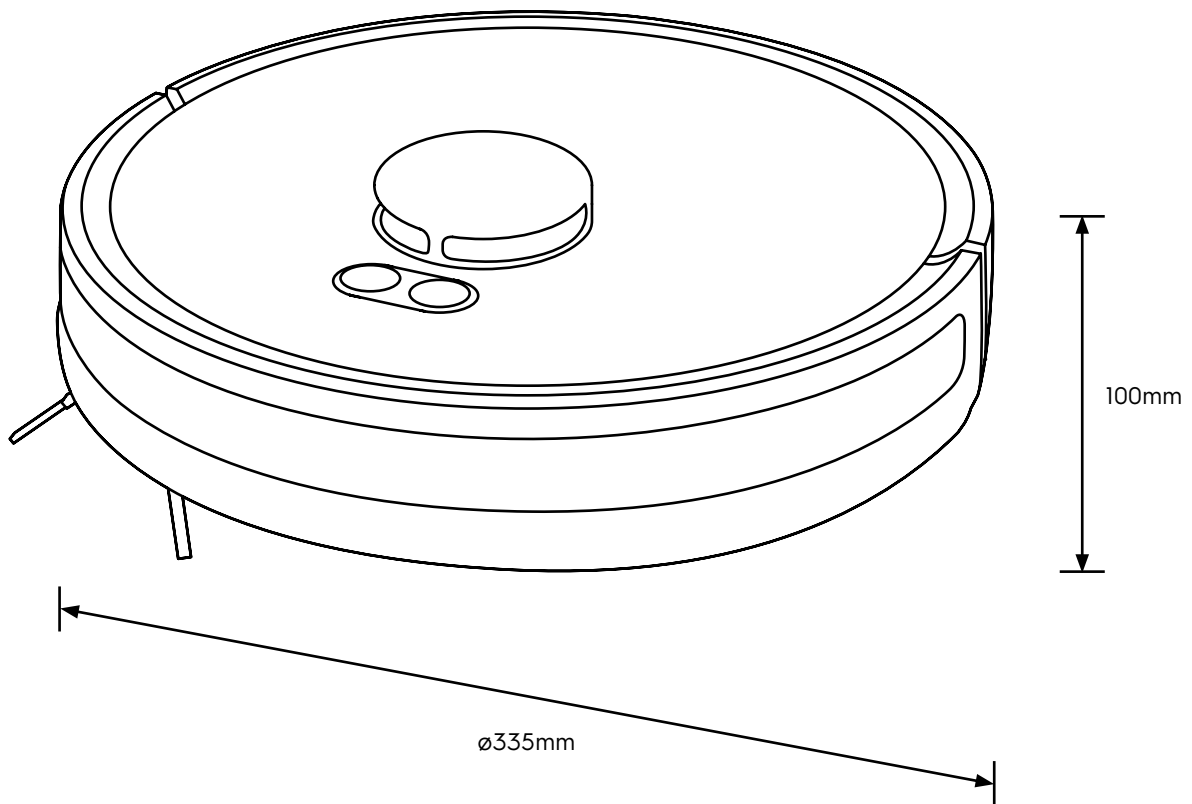

Dimension Guide

700 Series Robot vacuum cleaner

Model:
EFR71222

Dimensions

	diameter	height
Product (mm)	335	100

Please note! Dimensions to be used as a guide only. All customers MUST refer to the user manual supplied with the product for detailed installation instructions.