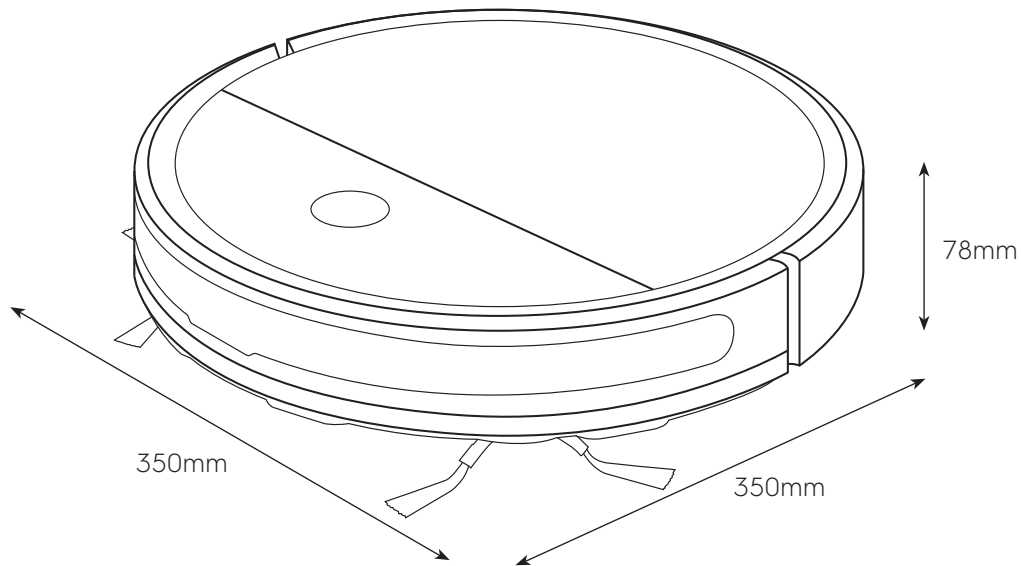

Dimension Guide

Robot vacuum cleaner

Model:
EFR31221

Dimensions			
	width	height	depth
Product (mm)	350	78	350

Please note! Dimensions to be used as a guide only. All customers MUST refer to the user manual supplied with the product for detailed installation instructions.