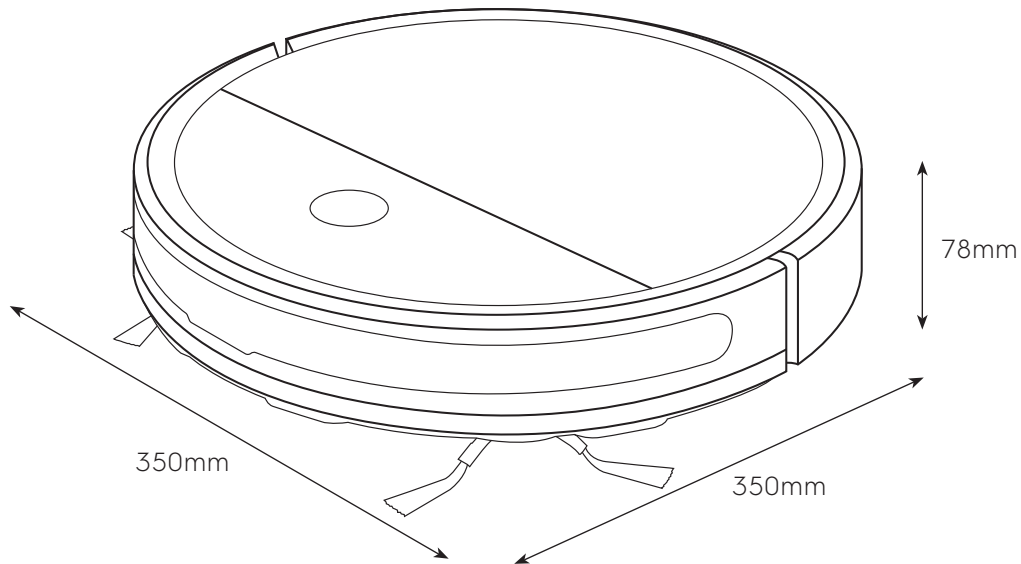

# Dimension Guide

## Robot vacuum cleaner

**Model:**  
EFR31211

Dimensions			
	width	height	depth
Product (mm)	350	78	350

**Please note!** Dimensions to be used as a guide only. All customers MUST refer to the user manual supplied with the product for detailed installation instructions.