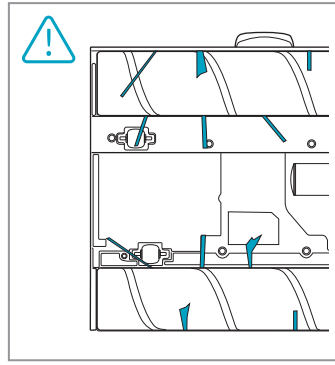

✗

 www.shop.electrolux.com

Filter Kit
EF163
900 923 808

Brush Roll
ZE191
900 923 809

Detergent
EHFLC3 / FLD1
900 923 819 / 900 923 782

*Accessories may vary by market.