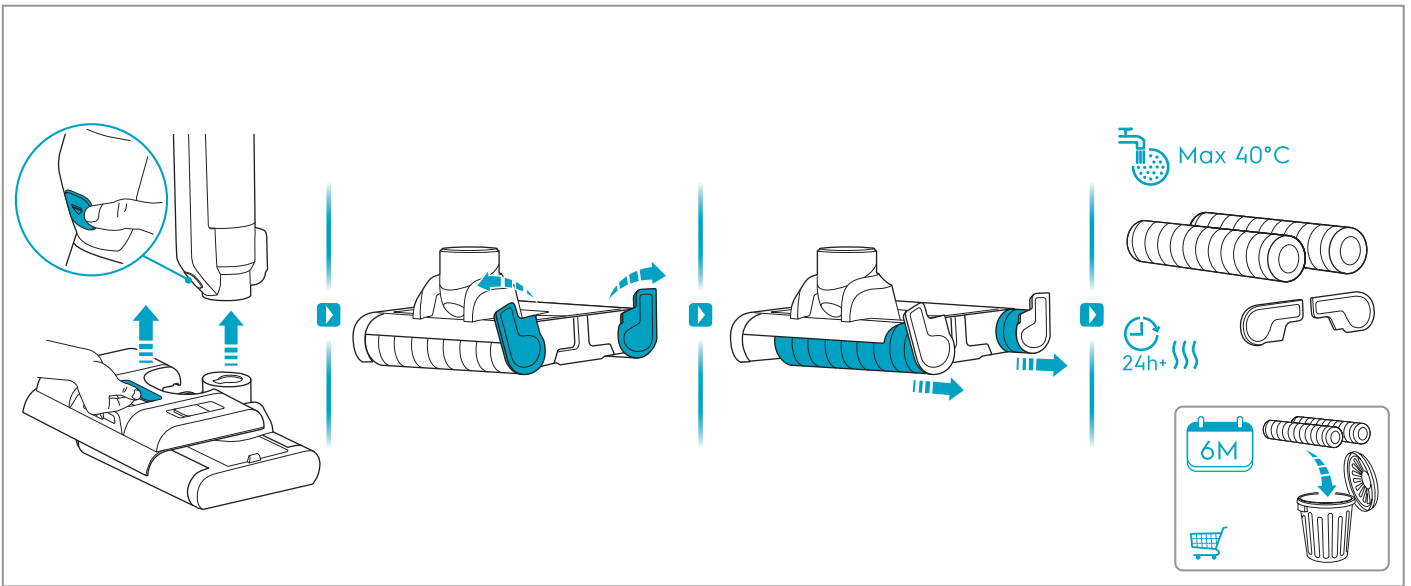

✗

 www.shop.electrolux.com

Filter Kit
EF163
900 923 808

Brush Roll
ZE191
900 923 809

Detergent
EHFLC3 / FLD1
900 923 819 / 900 923 782

*Accessories may vary by market.