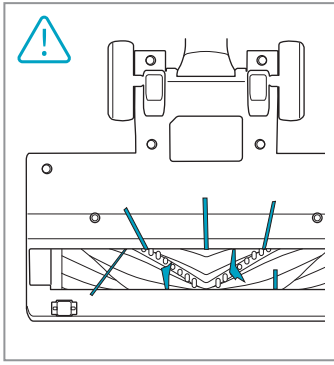

✗

 www.shop.electrolux.com

Filter Kit
EF163
900 923 808

Brush Roll
ZE191
900 923 809

Detergent
EHFLC3 / FLD1
900 923 819 / 900 923 782

*Accessories may vary by market.