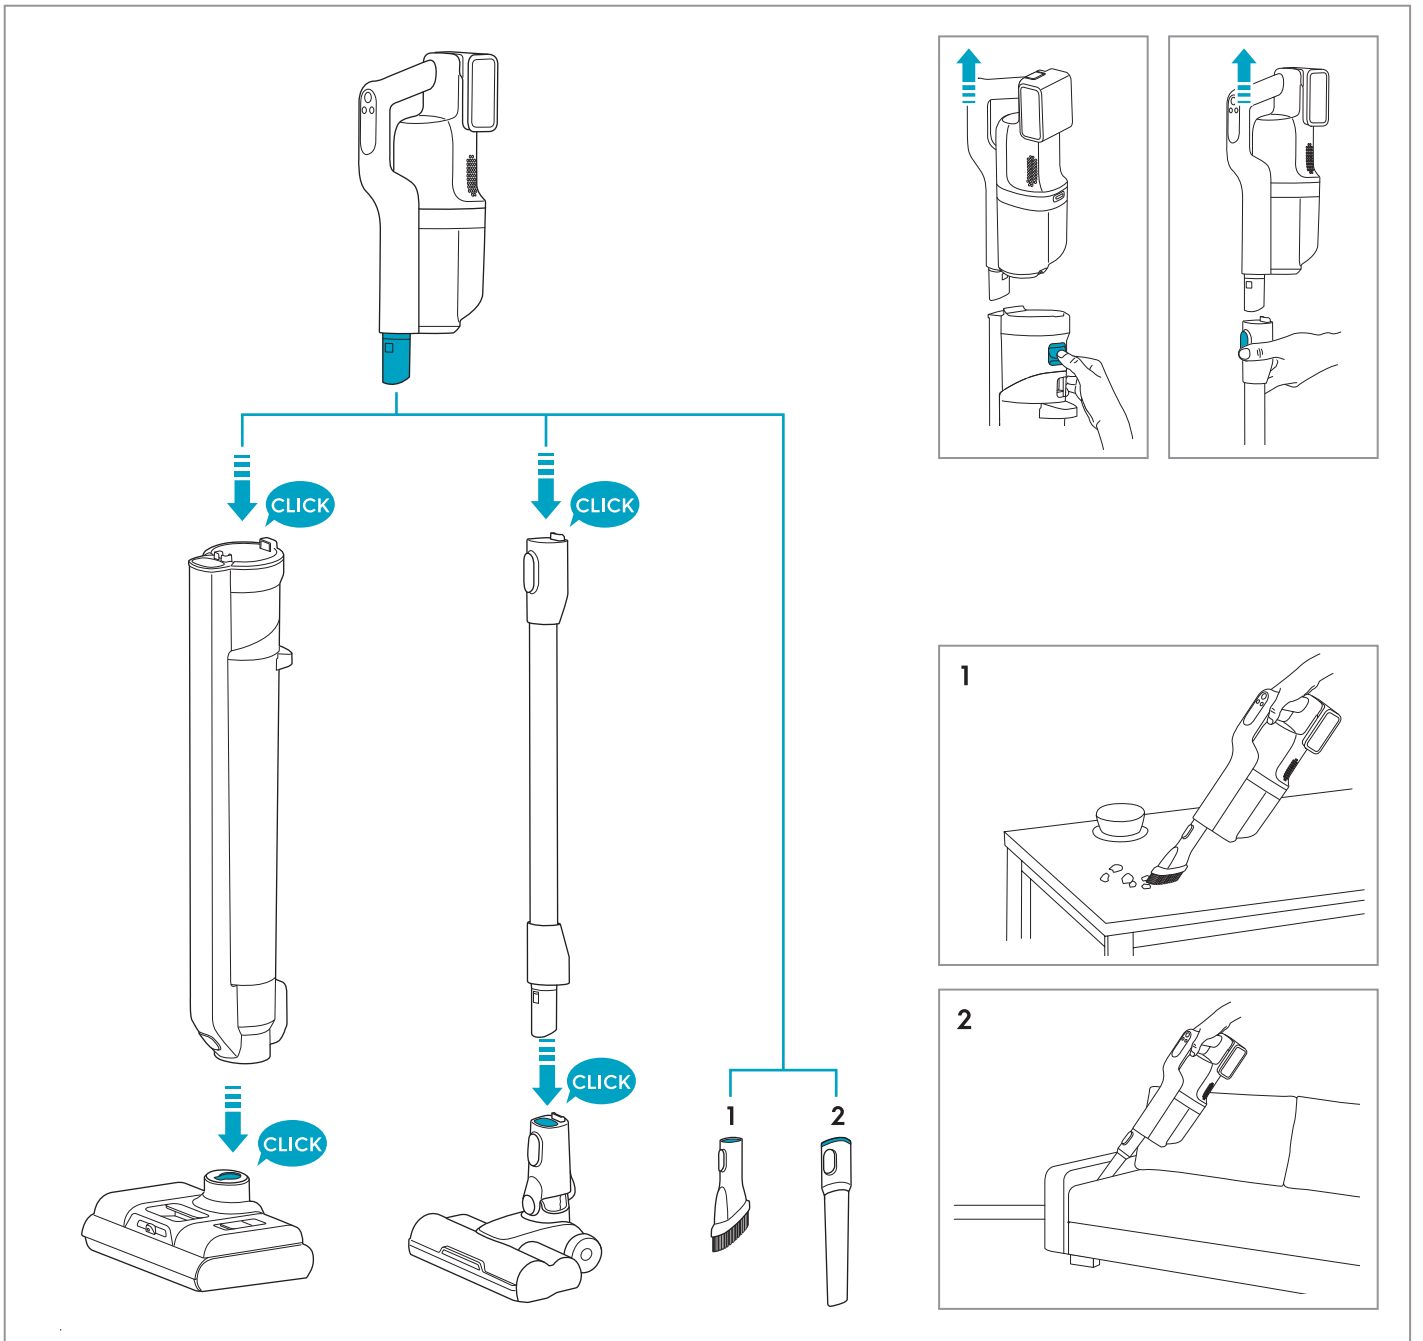

✗

 www.shop.electrolux.com

Filter Kit
EF163
900 923 808

Brush Roll
ZE191
900 923 809

Detergent
EHFLC3 / FLD1
900 923 819 / 900 923 782

*Accessories may vary by market.