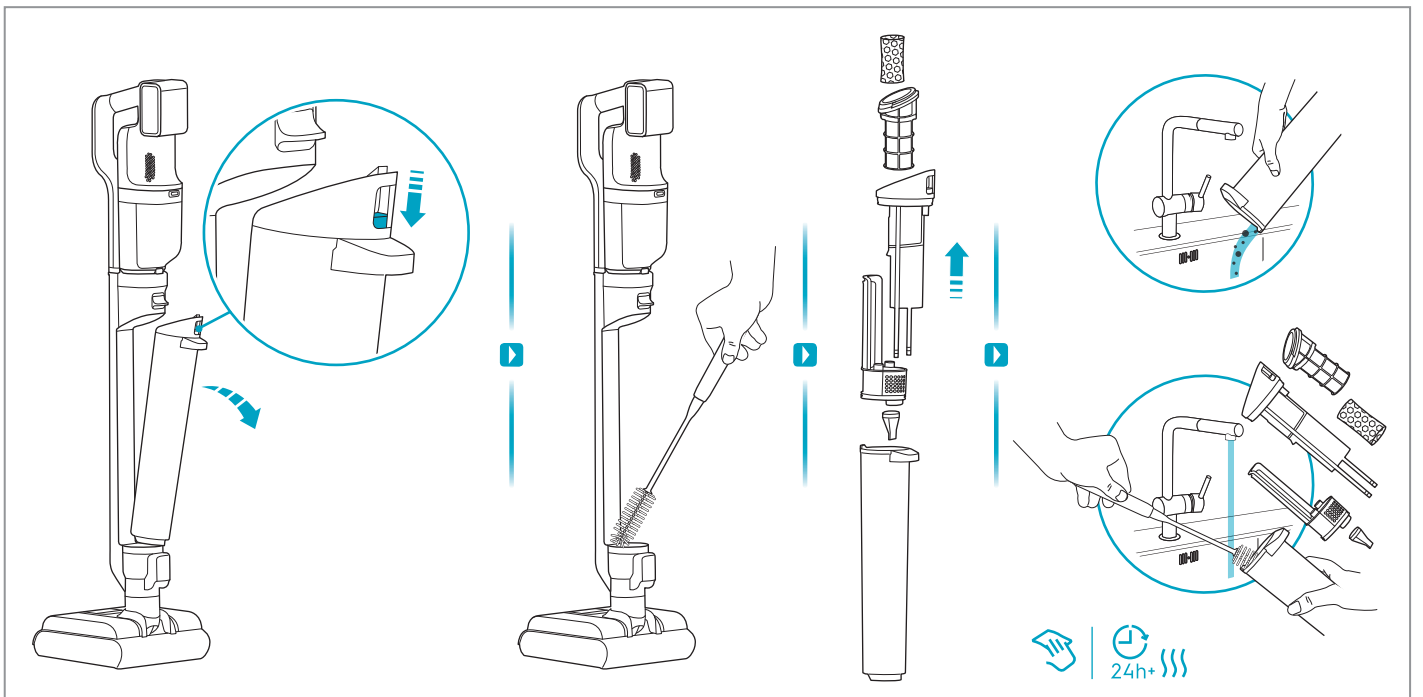

✗

 www.shop.electrolux.com

Filter Kit
EF163
900 923 808

Brush Roll
ZE191
900 923 809

Detergent
EHFLC3 / FLD1
900 923 819 / 900 923 782

*Accessories may vary by market.