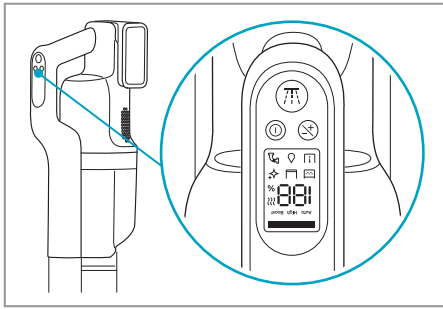

 Carpet

 Hard Floor

Auto	⚡ ⚡ ⚡	≤20%	Auto	✓
High	⚡ ⚡		High	✗
Boost	⚡ ⚡ ⚡		Boost	✗

188

0-100%

⚡⚡⚡

⏪ → ⏩ / ⏸

⌚ ≈ 3hrs