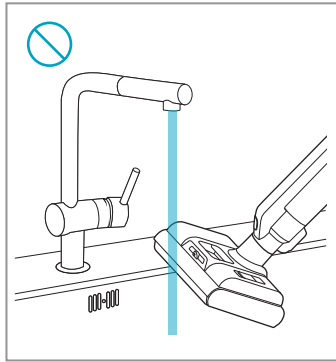

✗

 www.shop.electrolux.com

Filter Kit
EF163
900 923 808

Brush Roll
ZE191
900 923 809

Detergent
EHFLC3 / FLD1
900 923 819 / 900 923 782

*Accessories may vary by market.