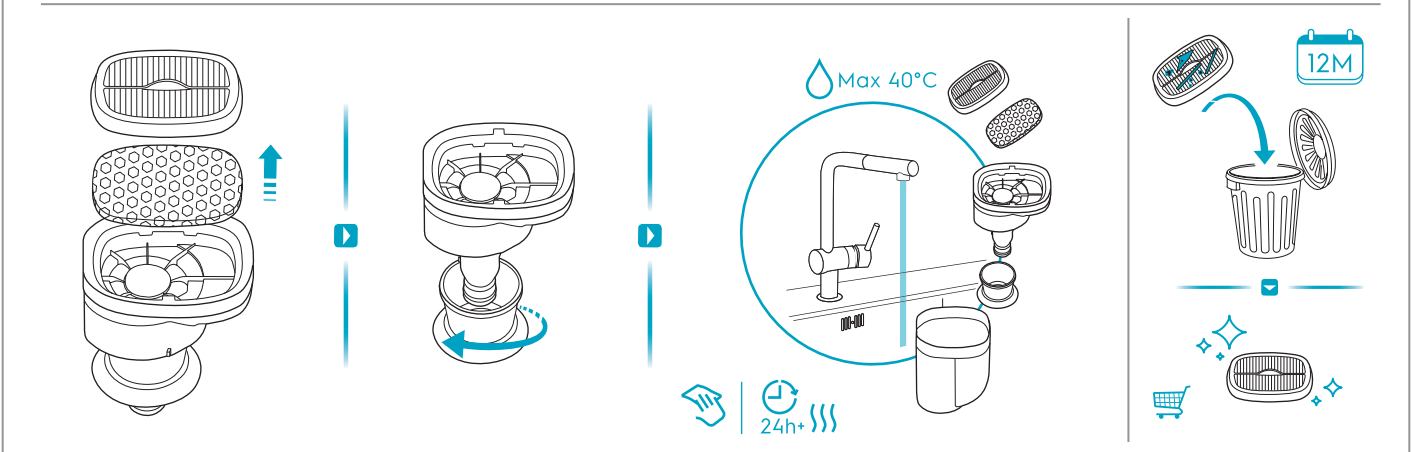

✗

 www.shop.electrolux.com

Filter Kit
EF163
900 923 808

Brush Roll
ZE191
900 923 809

Detergent
EHFLC3 / FLD1
900 923 819 / 900 923 782

*Accessories may vary by market.