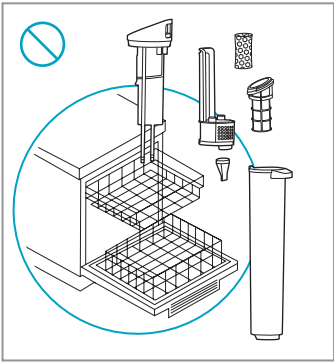

✗

 www.shop.electrolux.com

Filter Kit
EF163
900 923 808

Brush Roll
ZE191
900 923 809

Detergent
EHFLC3 / FLD1
900 923 819 / 900 923 782

*Accessories may vary by market.