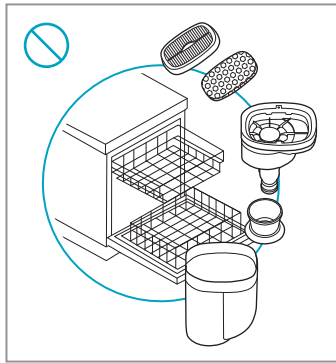

✗

 www.shop.electrolux.com

Filter Kit
EF163
900 923 808

Brush Roll
ZE191
900 923 809

Detergent
EHFLC3 / FLD1
900 923 819 / 900 923 782

*Accessories may vary by market.