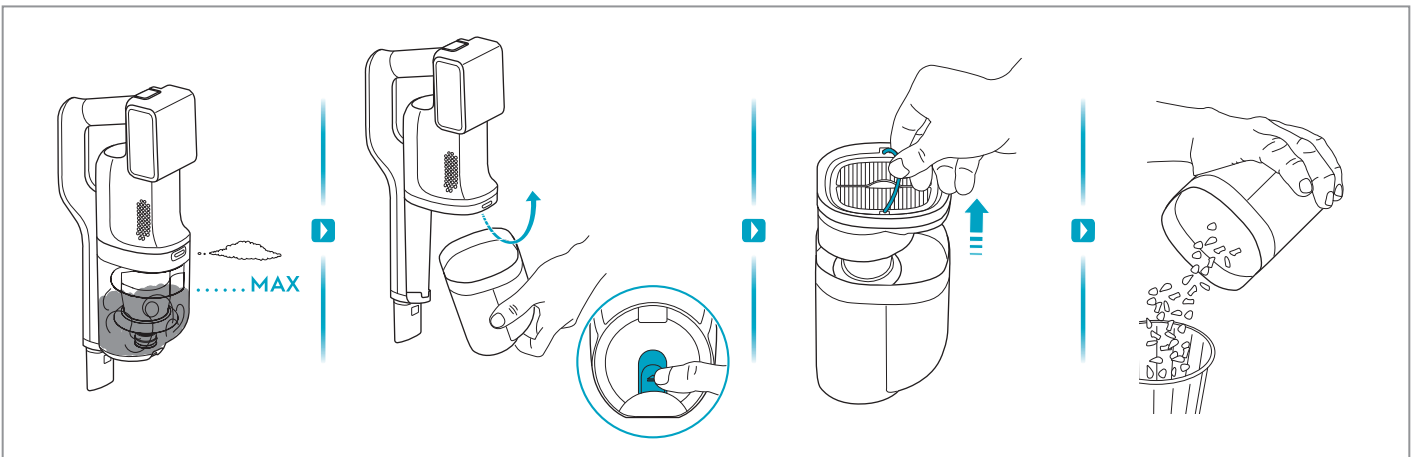

✗

 www.shop.electrolux.com

Filter Kit
EF163
900 923 808

Brush Roll
ZE191
900 923 809

Detergent
EHFLC3 / FLD1
900 923 819 / 900 923 782

*Accessories may vary by market.