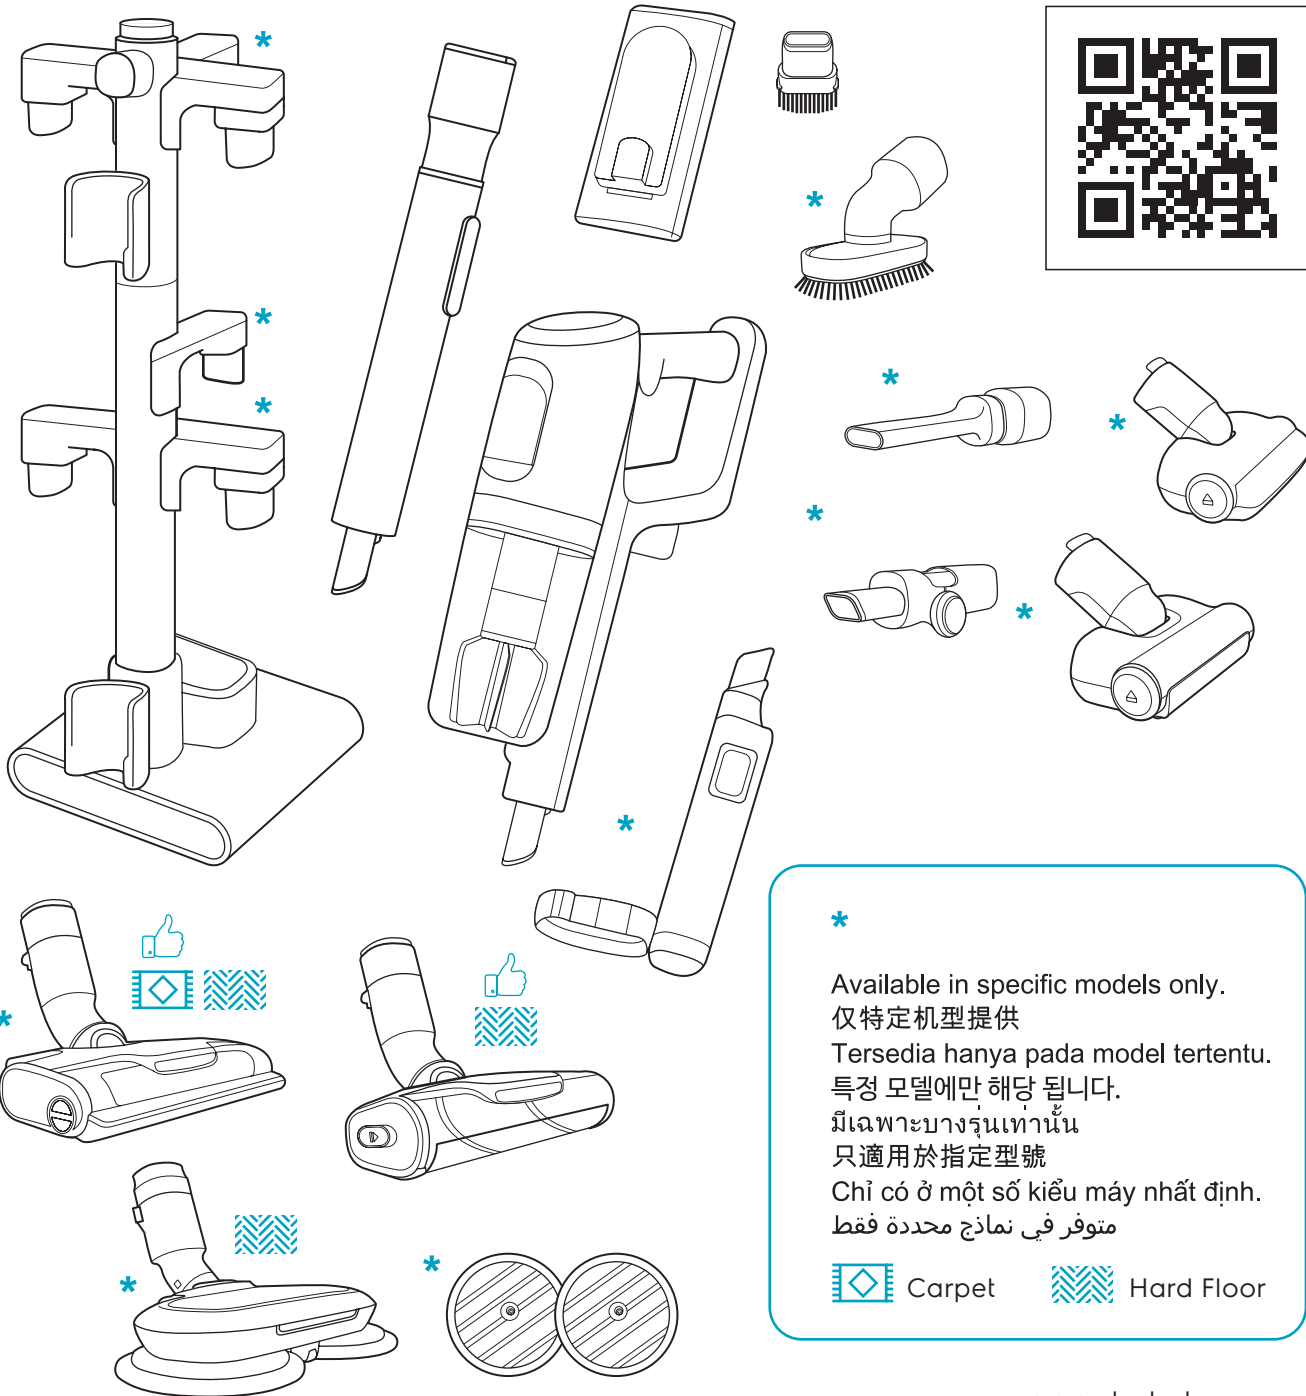

www.electrolux.com