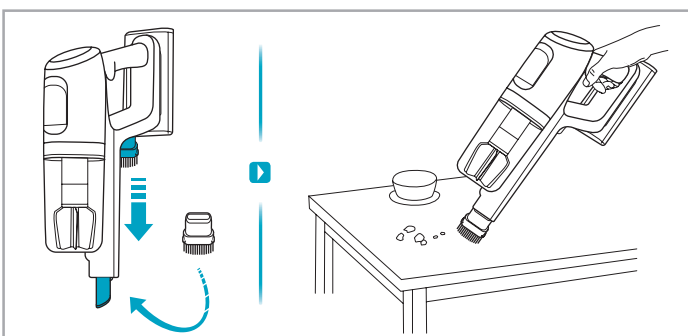

1

2

3 sec

 www.electrolux.com

					
ESKW4 900 923 436 Yearly performance Kit	KIT23 900 923 383 Home and car kit	KIT22 900 923 354 Duster kit	ZE155 900 923 379 PetPro+	ZE149 900 923 380 BedProPower+	ZE149A 900 923 381 BedProPowerUV+
					
ZE156 900 923 369 PowerPro hard floor nozzle	ZE157 900 923 438 PowerPro mop nozzle	ZE158 900 923 440 Standard pads	ZE159 900 923 442 Delicate pads	ZE146 900 923 361 Duster	ZE153 900 923 405 Trinity pet nozzle