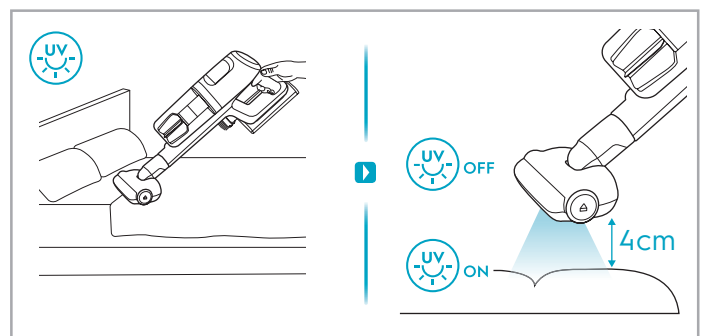

1

2

3 sec

 www.electrolux.com

					
ESKW4 900 923 436 Yearly performance Kit	KIT23 900 923 383 Home and car kit	KIT22 900 923 354 Duster kit	ZE155 900 923 379 PetPro+	ZE149 900 923 380 BedProPower+	ZE149A 900 923 381 BedProPowerUV+
					
ZE156 900 923 369 PowerPro hard floor nozzle	ZE157 900 923 438 PowerPro mop nozzle	ZE158 900 923 440 Standard pads	ZE159 900 923 442 Delicate pads	ZE146 900 923 361 Duster	ZE153 900 923 405 Trinity pet nozzle