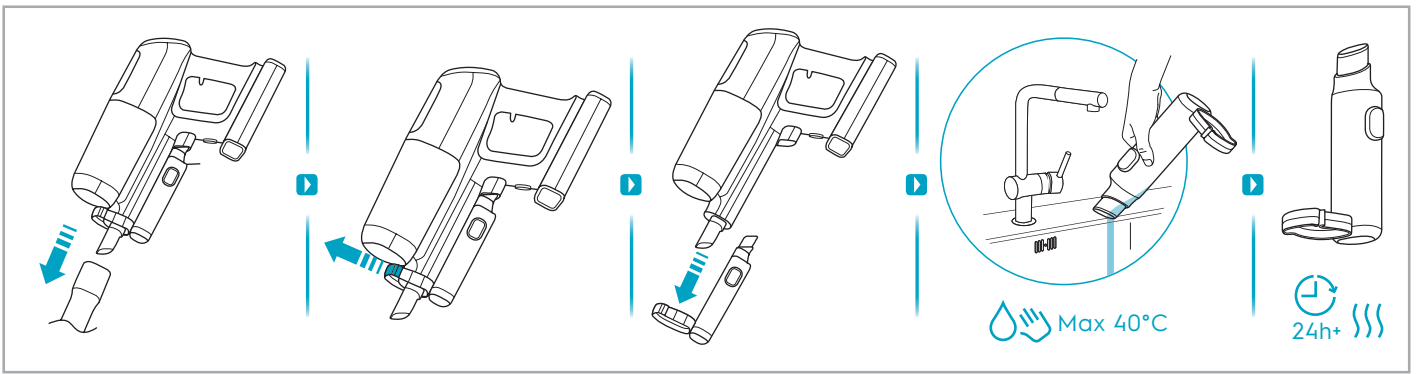

4.5h 100%

- 100%
- 75-100%
- 50-75%
- 25-50%
- 0%

1

2

3 sec