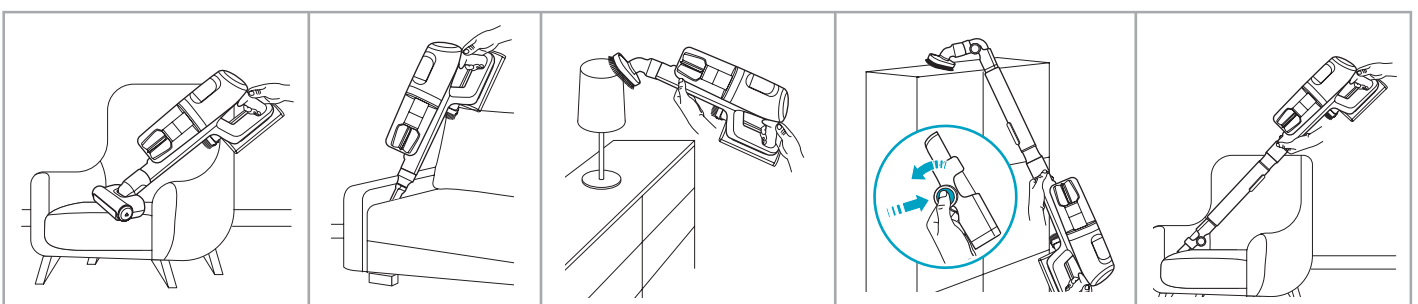

1

2

3 sec

 www.electrolux.com

					
ESKW4 900 923 436 Yearly performance Kit	KIT23 900 923 383 Home and car kit	KIT22 900 923 354 Duster kit	ZE155 900 923 379 PetPro+	ZE149 900 923 380 BedProPower+	ZE149A 900 923 381 BedProPowerUV+
					
ZE156 900 923 369 PowerPro hard floor nozzle	ZE157 900 923 438 PowerPro mop nozzle	ZE158 900 923 440 Standard pads	ZE159 900 923 442 Delicate pads	ZE146 900 923 361 Duster	ZE153 900 923 405 Trinity pet nozzle