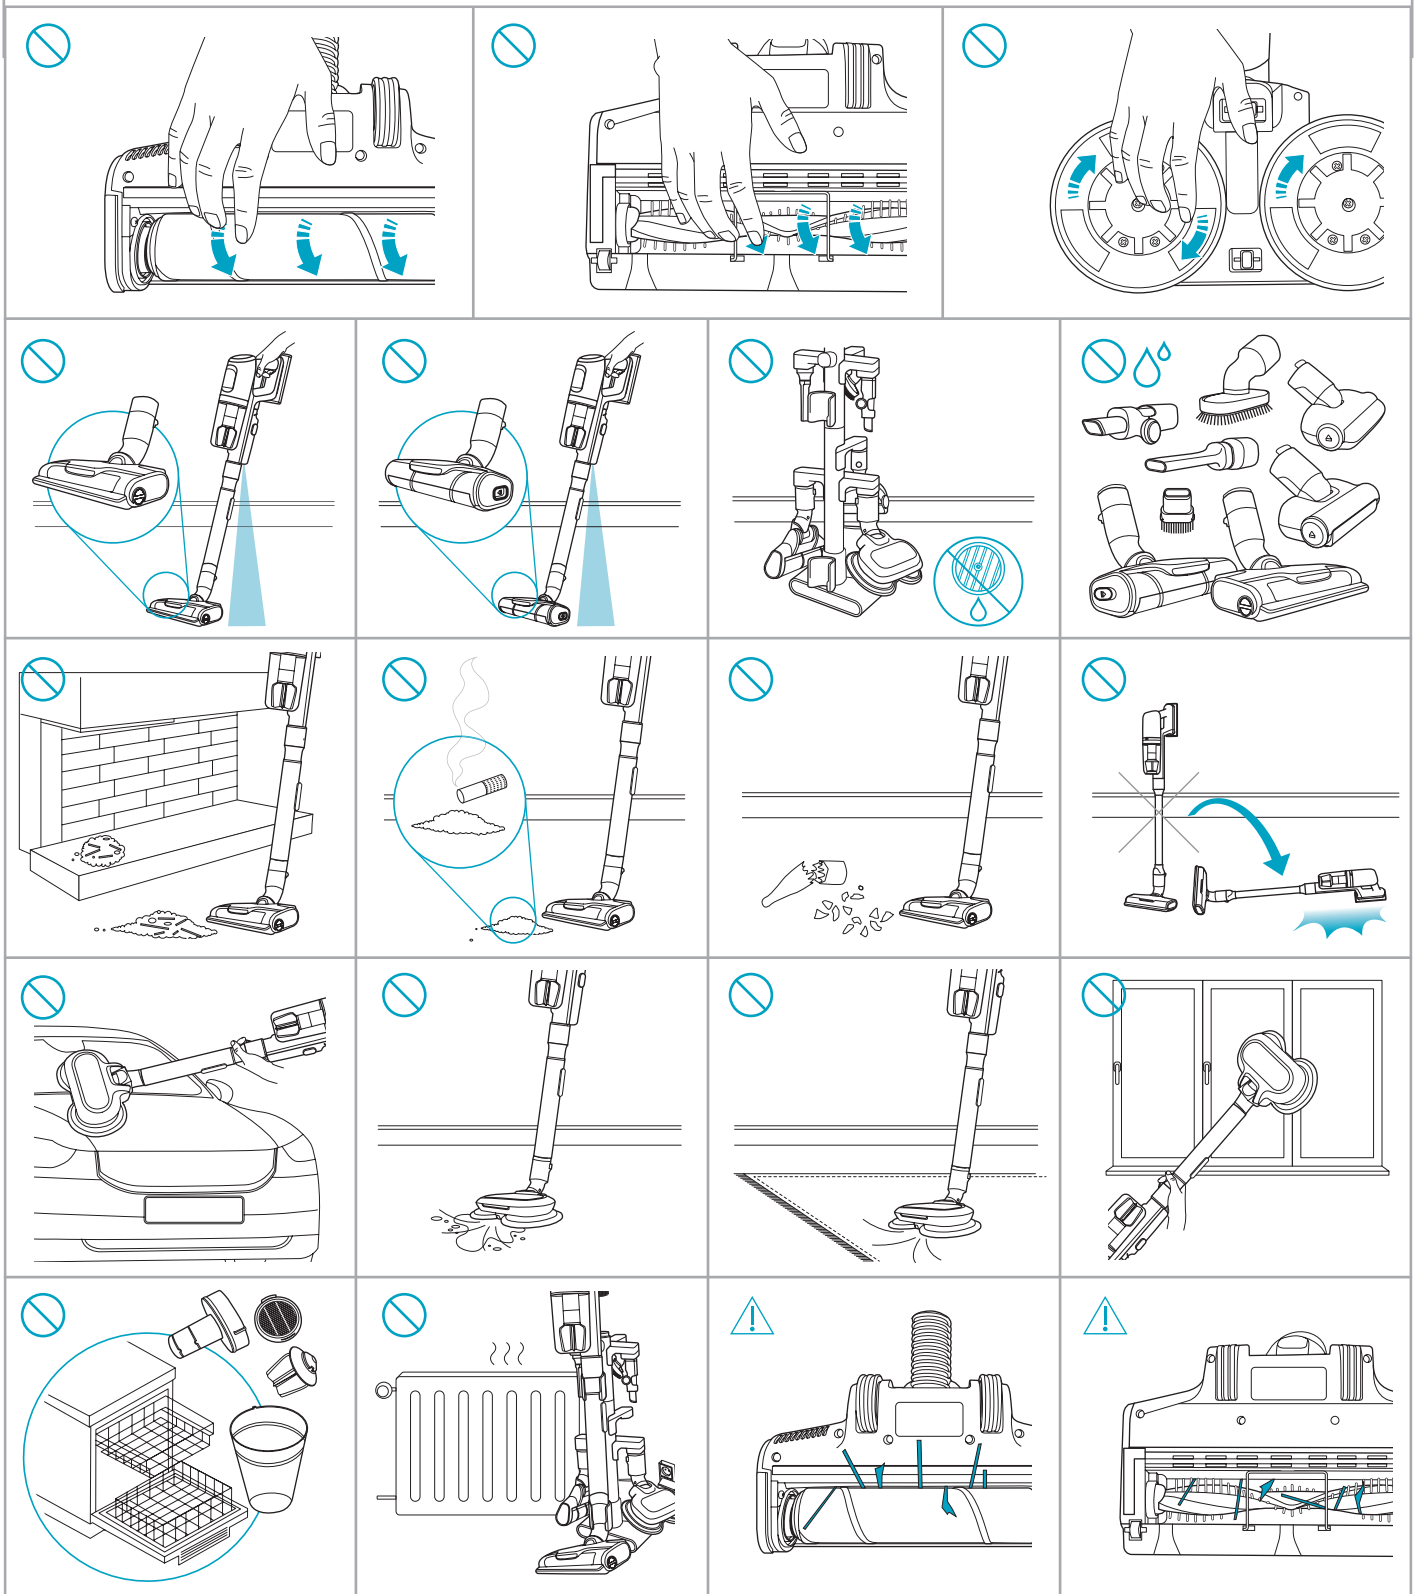

1

2

3 sec

 www.electrolux.com

					
ESKW4 900 923 436 Yearly performance Kit	KIT23 900 923 383 Home and car kit	KIT22 900 923 354 Duster kit	ZE155 900 923 379 PetPro+	ZE149 900 923 380 BedProPower+	ZE149A 900 923 381 BedProPowerUV+
					
ZE156 900 923 369 PowerPro hard floor nozzle	ZE157 900 923 438 PowerPro mop nozzle	ZE158 900 923 440 Standard pads	ZE159 900 923 442 Delicate pads	ZE146 900 923 361 Duster	ZE153 900 923 405 Trinity pet nozzle