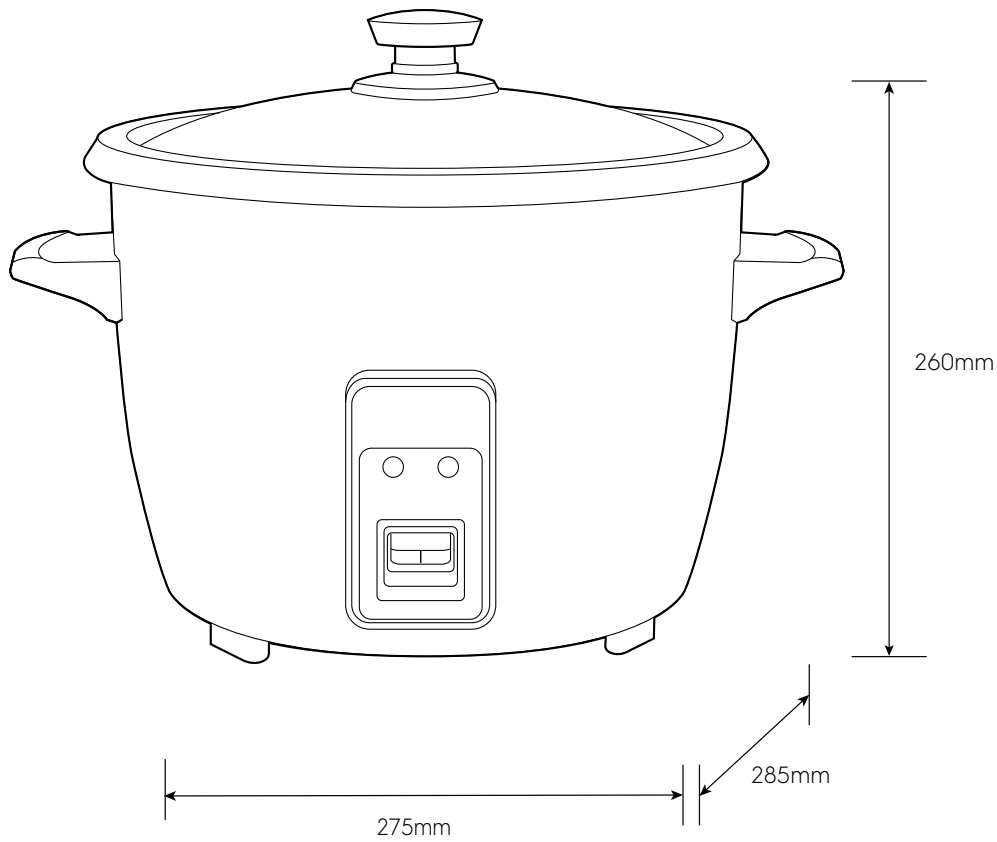

Dimension Guide

Rice Cooker

Model:
E2RC1-320W

Dimensions			
	width	height	depth
Product (mm)	275	260	285

Please note! Dimensions to be used as a guide only. All customers MUST refer to the user manual supplied with the product for detailed installation instructions.