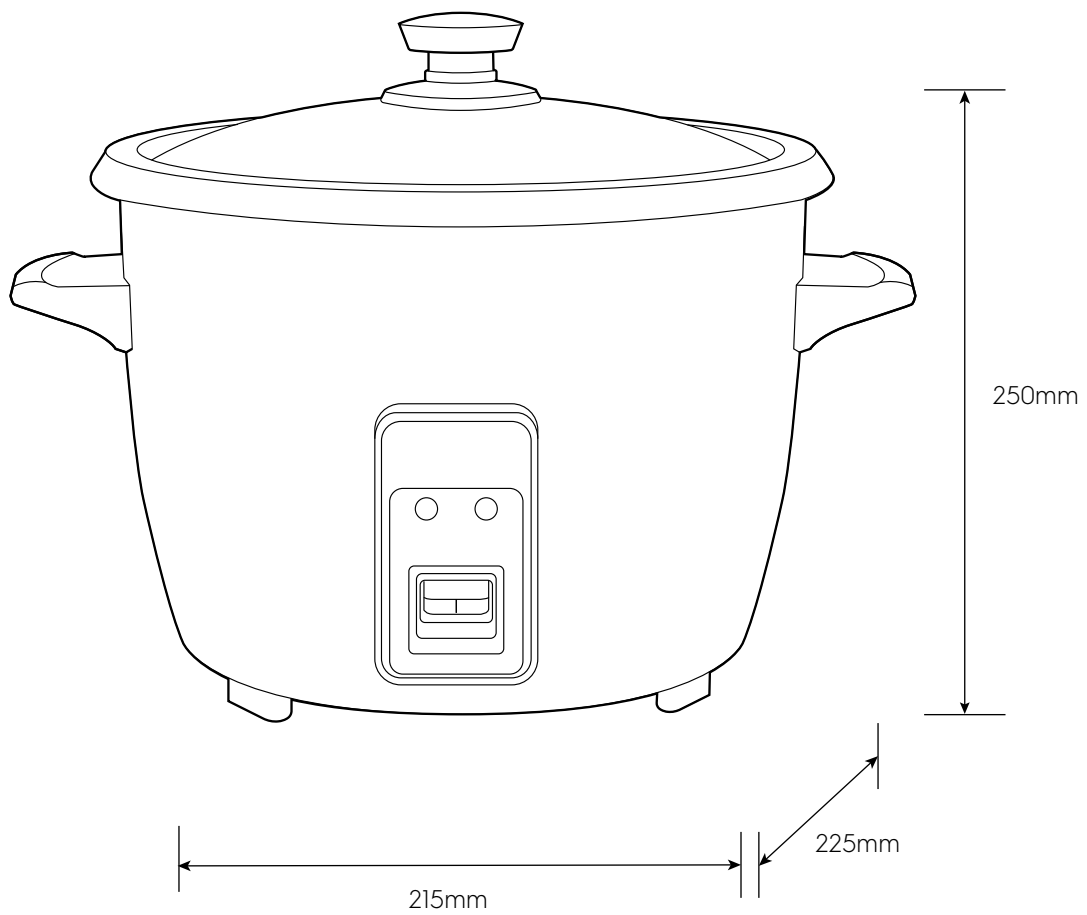

Dimension Guide

Rice Cooker

Model:
E2RC1-220W

Dimensions			
	width	height	depth
Product (mm)	215	250	225

Please note! Dimensions to be used as a guide only. All customers MUST refer to the user manual supplied with the product for detailed installation instructions.