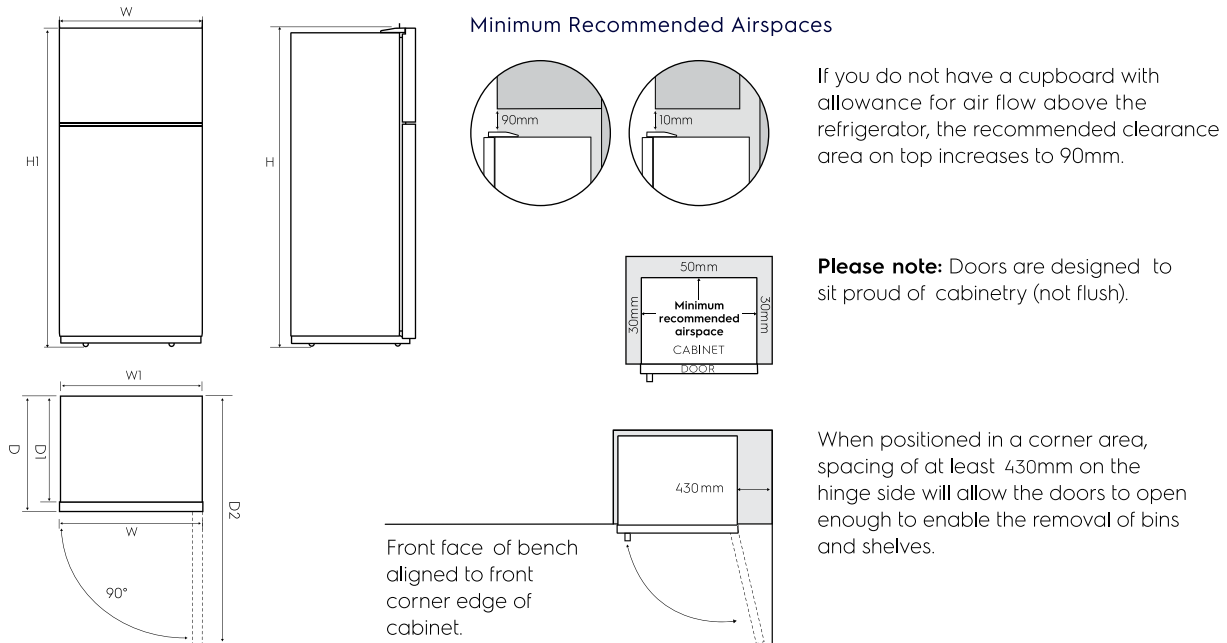

# Dimension Guide

## Top freezer refrigerator

### Model:

ETM4302C-S

Top Mount Models	Door width (W)	Total depth (D)	Maximum height (H)	Cabinet width (W1)	Cabinet depth (D1)	Depth door open (D2)	Cabinet height (H1)
ETM4302C-S	699	723	1725	693	641	1360	1705