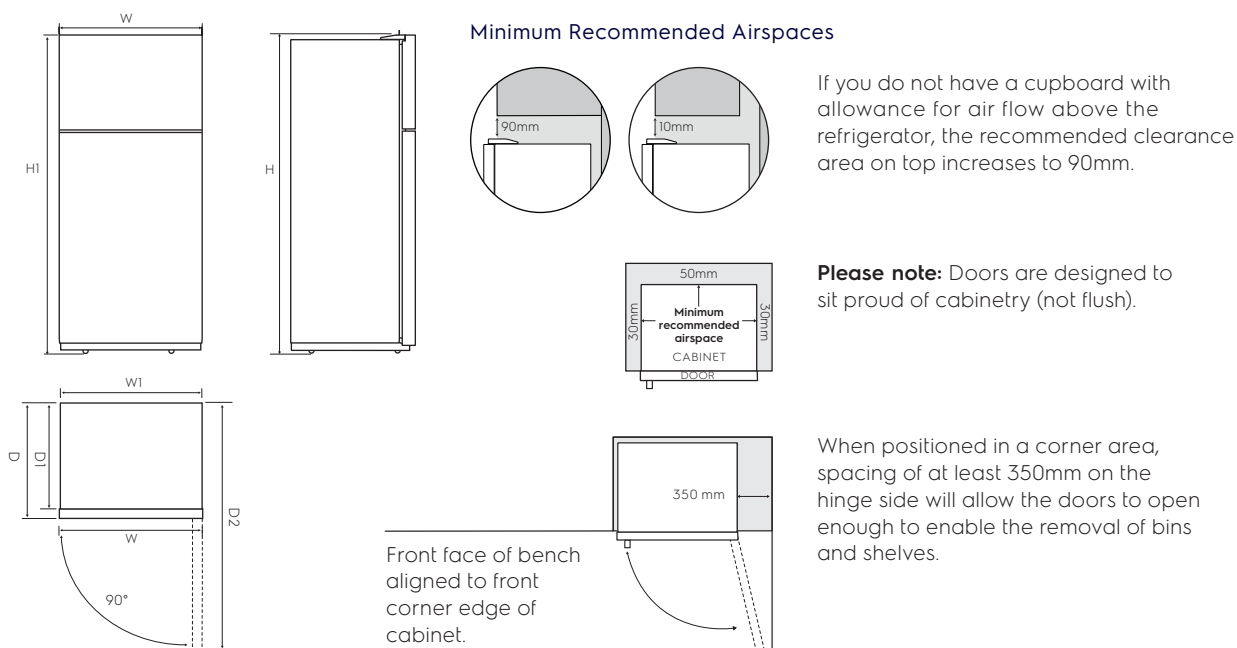

Dimension Guide

Top freezer refrigerator

Model:

ETB3400K-H

Top Mount Models	Door width (W)	Total depth (D)	Maximum height (H)	Cabinet width (W1)	Cabinet depth (D1)	Depth door open (D2)	Cabinet height (H1)
ETB3400K-H	598	650	1646	595	586	1200	1630

Important! Please ensure that the access to your kitchen (including doorways, corridors, island benches, etc) allows sufficient clearance to move your fridge into position.

Please note! Dimensions to be used as a guide only. All customers MUST refer to the user manual supplied with the product for detailed installation instructions.