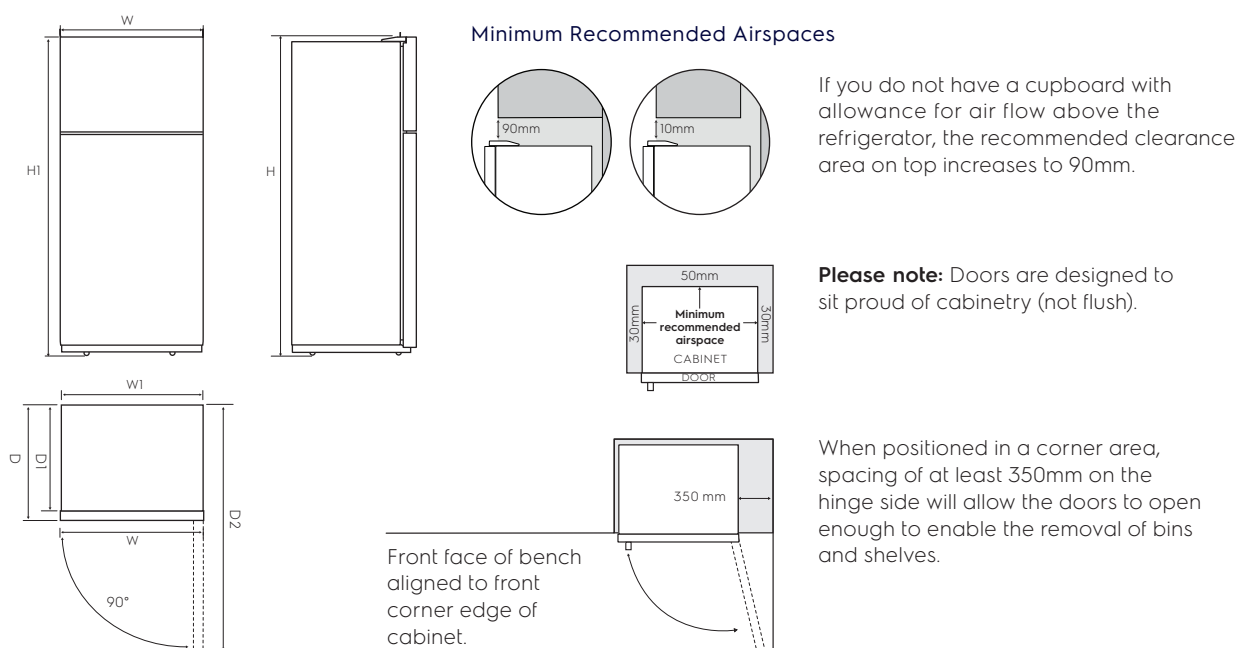

# Dimension Guide

## Top freezer refrigerator

**Model:**  
ETB3400K-A

Top Mount Models	Door width (W)	Total depth (D)	Maximum height (H)	Cabinet width (W1)	Cabinet depth (D1)	Depth door open (D2)	Cabinet height (H1)
ETB3400K-A	598	650	1646	595	586	1200	1630

**Important!** Please ensure that the access to your kitchen (including doorways, corridors, island benches, etc) allows sufficient clearance to move your fridge into position.

**Please note!** Dimensions to be used as a guide only. All customers MUST refer to the user manual supplied with the product for detailed installation instructions.