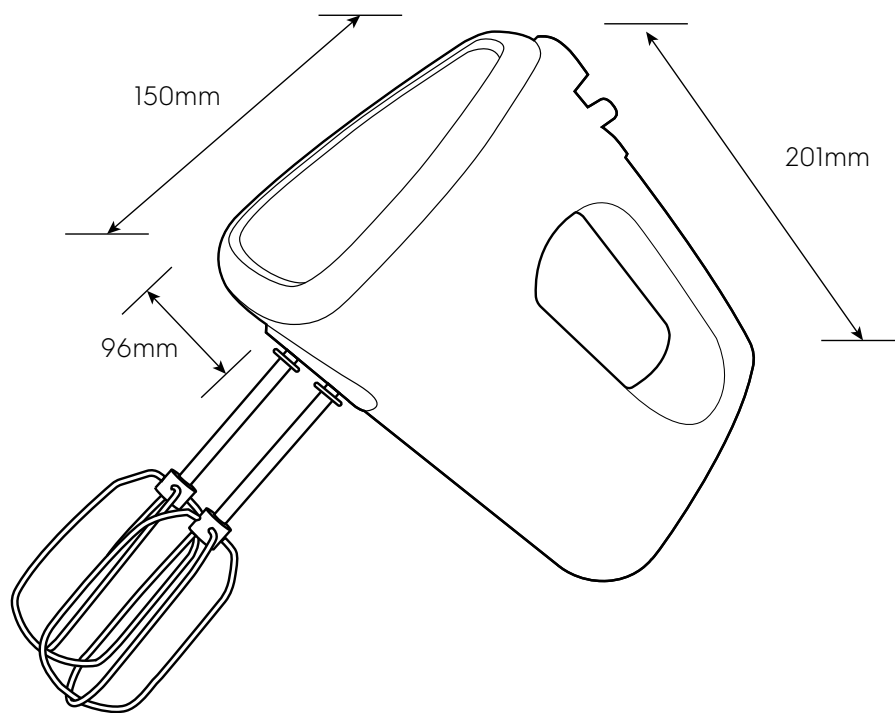

# Dimension Guide

## Hand Mixer

**Model:**  
EHM3407

Dimensions			
	width	height	depth
Product (mm)	201	150	96

**Please note!** Dimensions to be used as a guide only. All customers MUST refer to the user manual supplied with the product for detailed installation instructions.