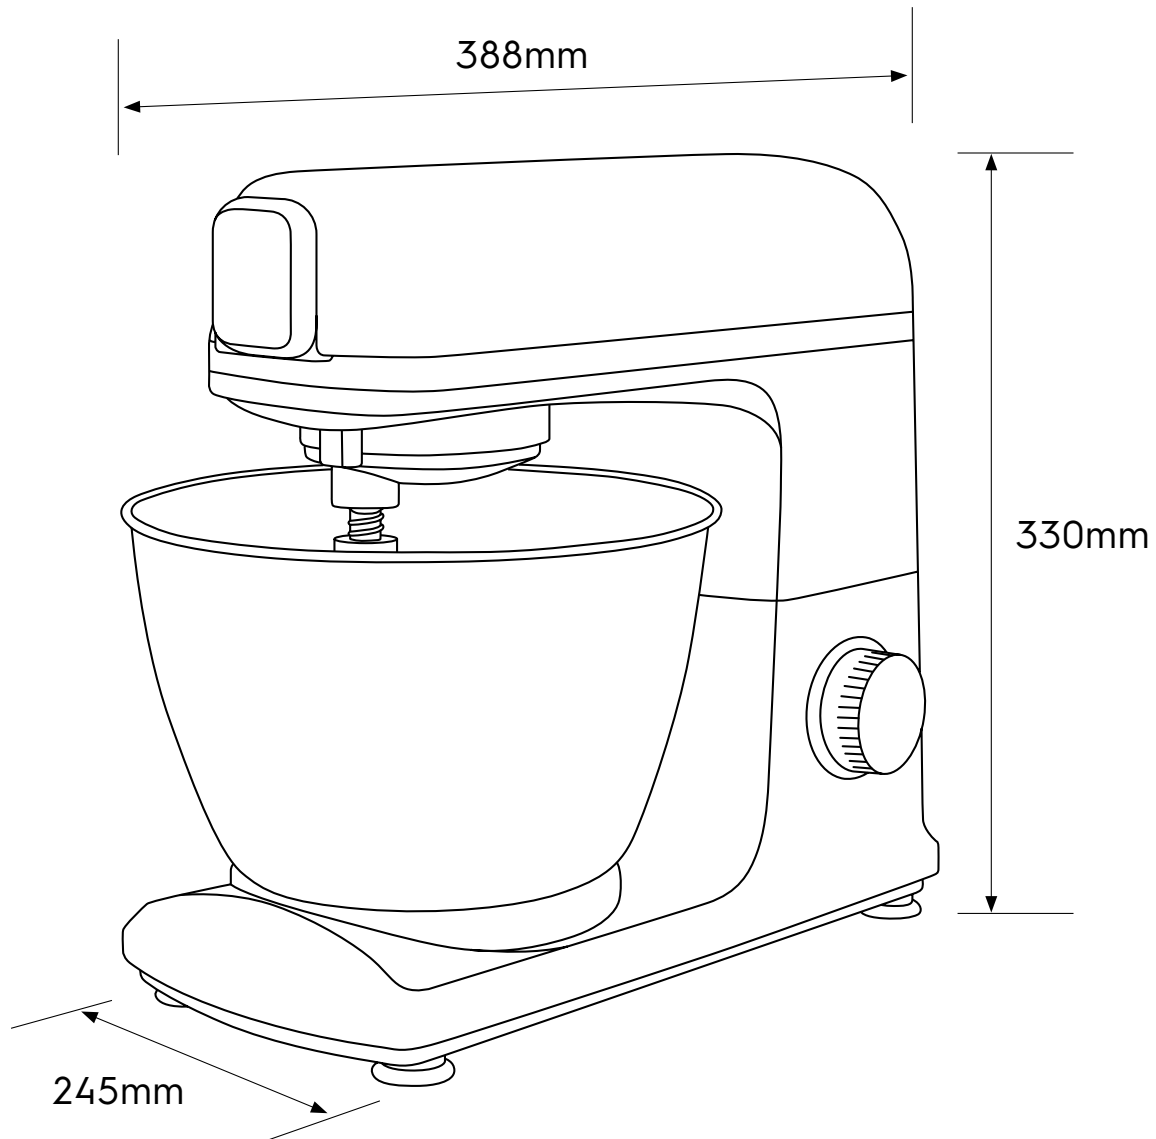

Dimension Guide

Mixer

Model:
E5KM1-501K

IMPORTANT

This is a guide of product dimensions only. For complete installation instructions, refer to the manual provided with product.

© 2021 Electrolux S.E.A PTE. LTD. E_DIM_E5KM1-501K_Nov21