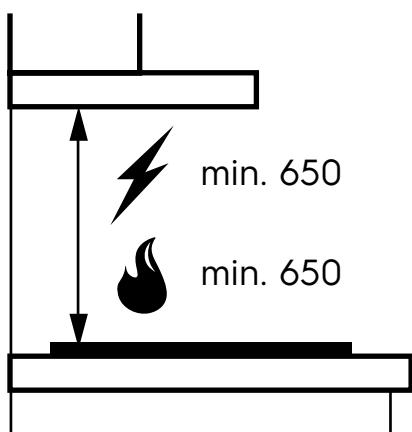

Dimension Guide

Extractor hood

Model:
ECT9623X

Dimensions

	width	height	depth
Product (mm)	900	435-815	454

Please note! Dimensions to be used as a guide only. All customers MUST refer to the user manual supplied with the product for detailed installation instructions.