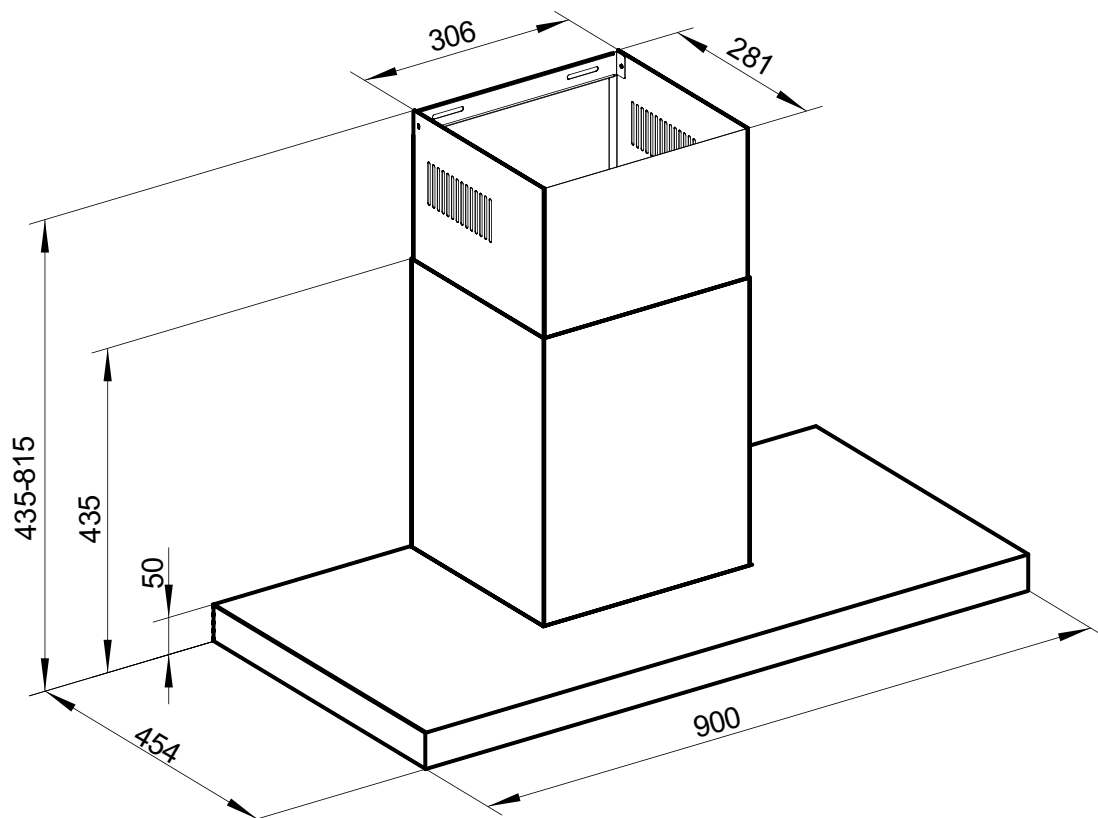

Dimension Guide

Extractor hood

Model:
ECT9623X

Dimensions

	width	height	depth
Product (mm)	900	435-815	454

Please note! Dimensions to be used as a guide only. All customers MUST refer to the user manual supplied with the product for detailed installation instructions.