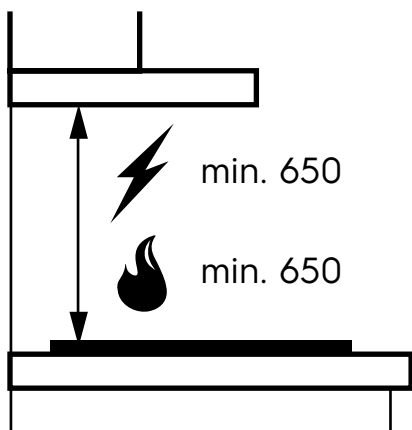

Dimension Guide

Extractor hood

Model:
ECT6740S

Dimensions

	width	height	depth
Product (mm)	600	435-815	454

Please note! Dimensions to be used as a guide only. All customers MUST refer to the user manual supplied with the product for detailed installation instructions.