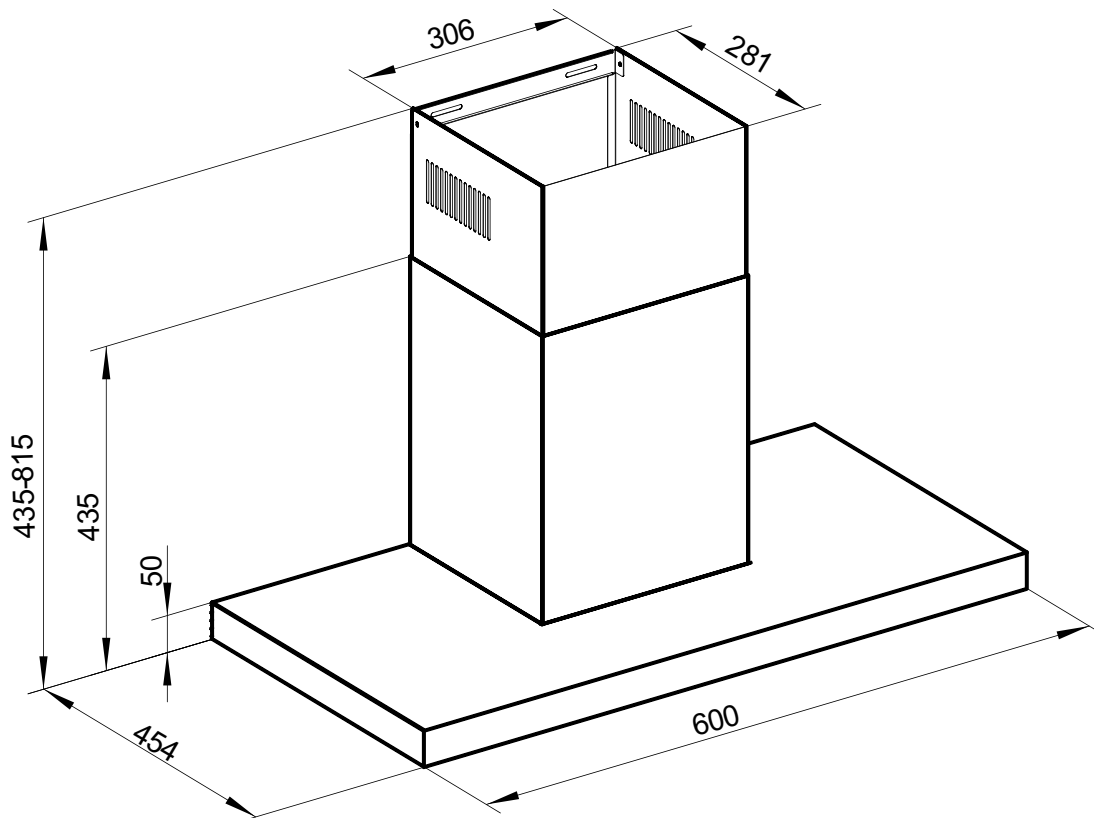

Dimension Guide

Extractor hood

Model:
ECT6740S

Dimensions

	width	height	depth
Product (mm)	600	435-815	454

Please note! Dimensions to be used as a guide only. All customers MUST refer to the user manual supplied with the product for detailed installation instructions.