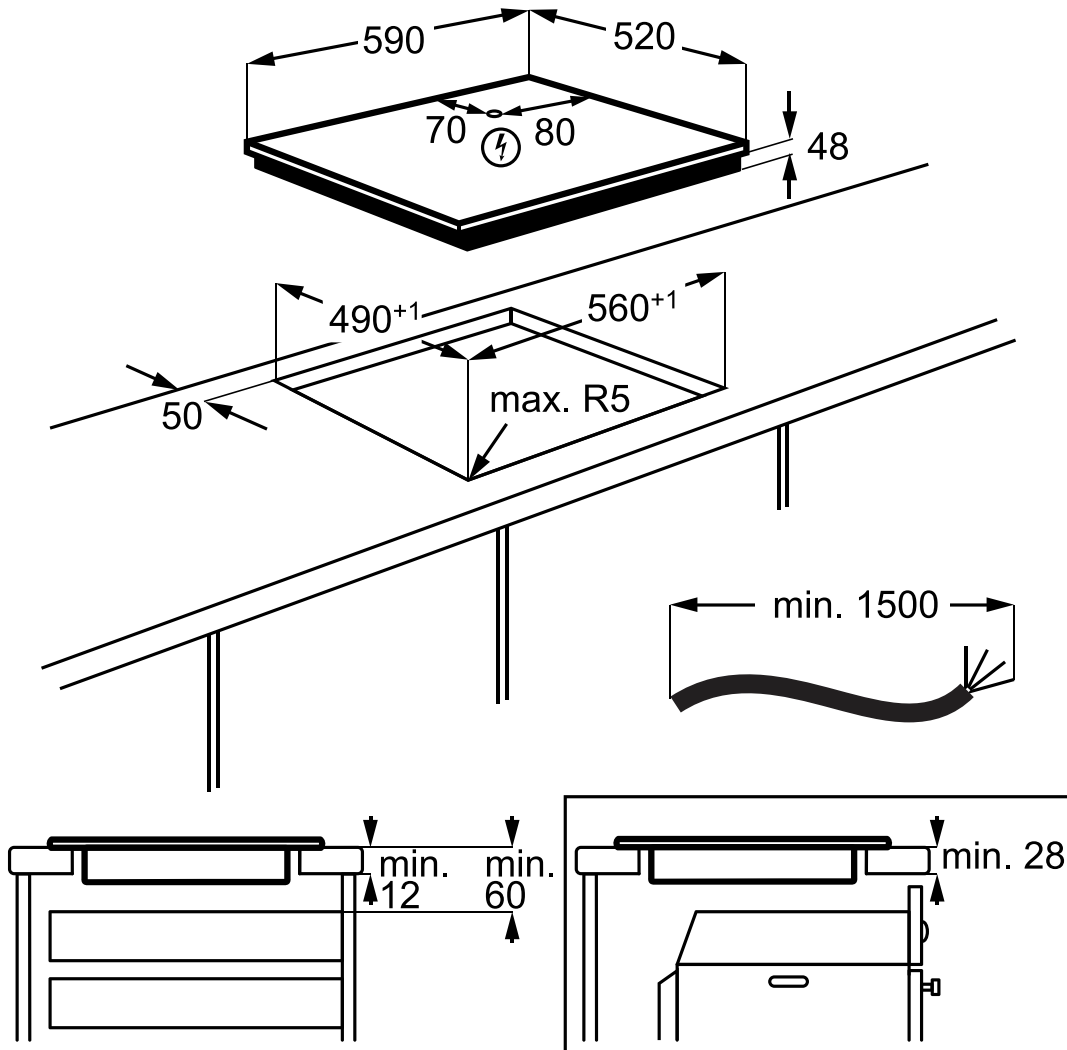

# Dimension Guide

Built-in induction hob / 60cm

**Model:**  
LIB60320CK

Dimensions			
	width	height	depth
Cut out (mm)	560	-	490
Product (mm)	590	48	520

**Please note!** Dimensions to be used as a guide only. All customers MUST refer to the user manual supplied with the product for detailed installation instructions.  
© 2023 Electrolux S.E.A PTE. LTD. ELX\_DIM\_LIB60320CK\_Jul23