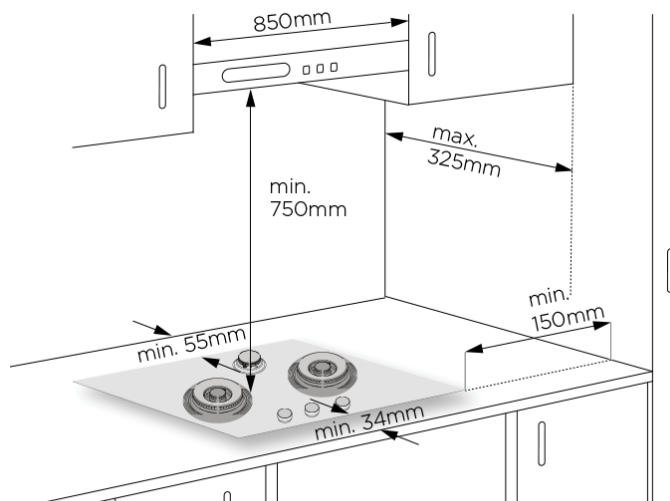

# Dimension Guide

## Built-in Gas Hob / 80cm

**Model:**  
EHG8248BT

### Dimensions

	width	height	depth
Cut-out (mm)	700-745		400-445
Product (mm)	800		508

\*To combustible surface (dimension is not relevant if the adjacent surface is non-combustible).

**Please note!** Dimensions to be used as a guide only. All customers MUST refer to the user manual supplied with the product for detailed installation instructions.