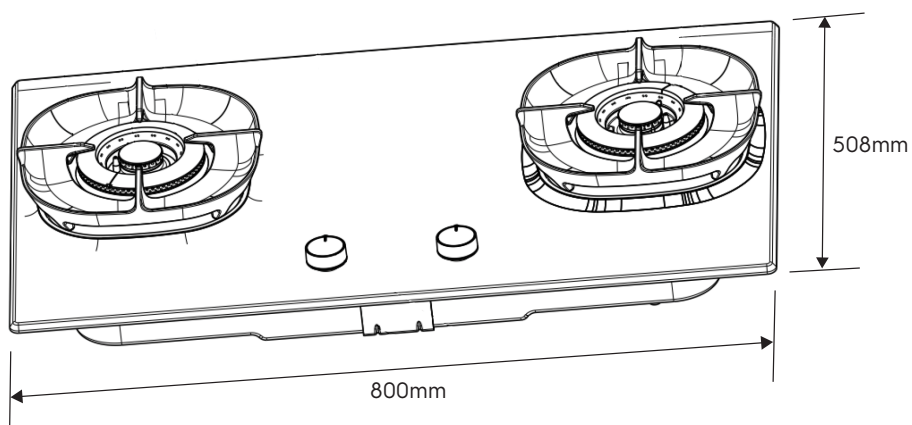

# Dimension Guide

## Built-in Gas Hob / 80cm

**Model:**  
EHG8248BT

### Dimensions

	width	height	depth
Cut-out (mm)	700-745		400-445
Product (mm)	800		508

\*To combustible surface (dimension is not relevant if the adjacent surface is non-combustible).

**Please note!** Dimensions to be used as a guide only. All customers MUST refer to the user manual supplied with the product for detailed installation instructions.