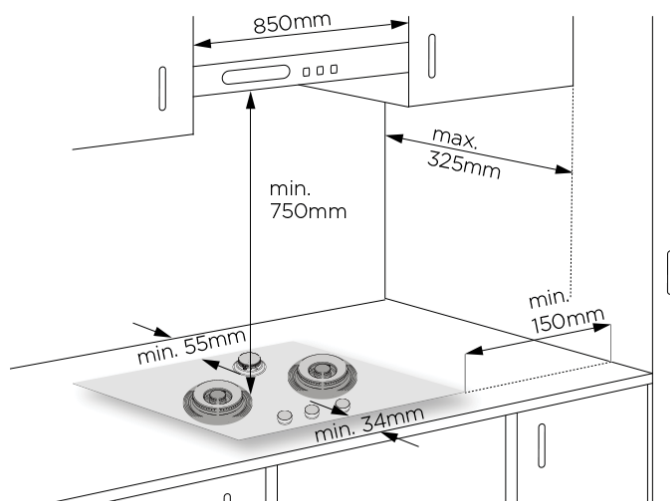

# Dimension Guide

## Built-in Gas Hob / 80cm

**Model:**  
EHG8238BC

Dimensions			
	width	height	depth
Cut-out (mm)	700-745		400-445
Product (mm)	800		508

\*To combustible surface (dimension is not relevant if the adjacent surface is non-combustible).

**Please note!** Dimensions to be used as a guide only. All customers MUST refer to the user manual supplied with the product for detailed installation instructions.

© 2021 Electrolux S.E.A PTE. LTD. E\_DIM\_EHG8238BC\_Oct20