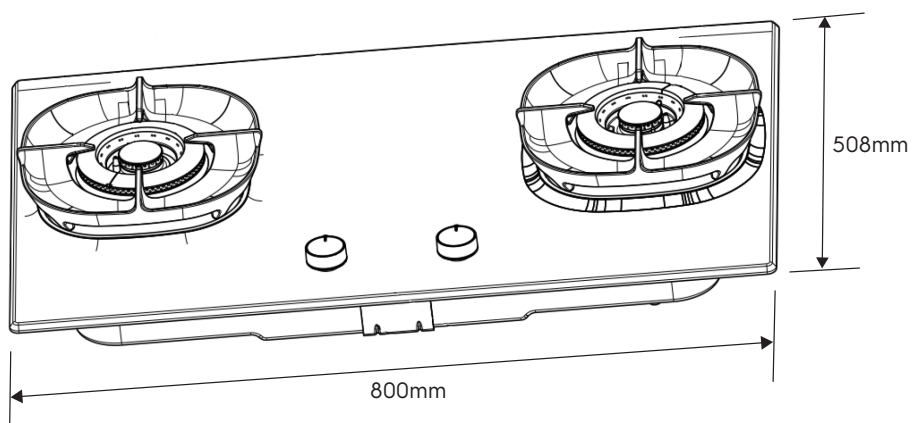

# Dimension Guide

## Built-in Gas Hob / 80cm

**Model:**  
EHG8238BC

Dimensions			
	width	height	depth
Cut-out (mm)	700-745		400-445
Product (mm)	800		508

\*To combustible surface (dimension is not relevant if the adjacent surface is non-combustible).