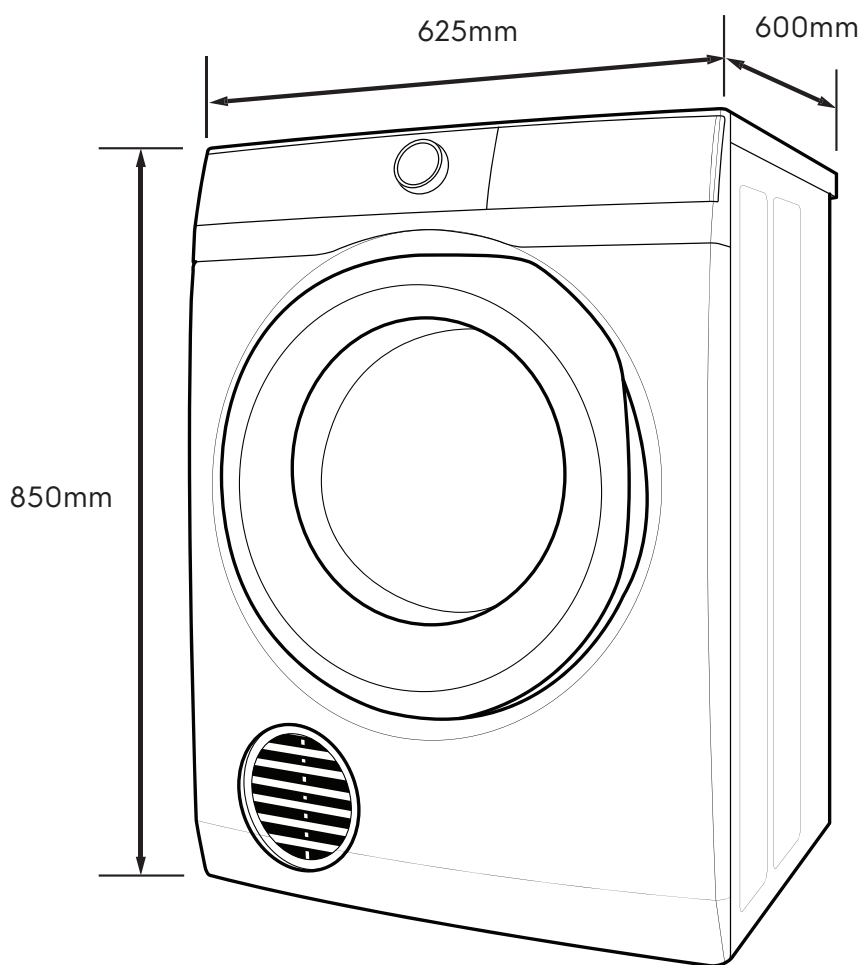

Dimension Guide

Vented Dryer

Model:

EDV804H3WC

Please note! Dimensions to be used as a guide only. All customers MUST refer to the user manual supplied with the product for detailed installation instructions.

© 2024 Electrolux S.E.A PTE. LTD. ELX_DIM_EDV804H3WC_TH_Jul24