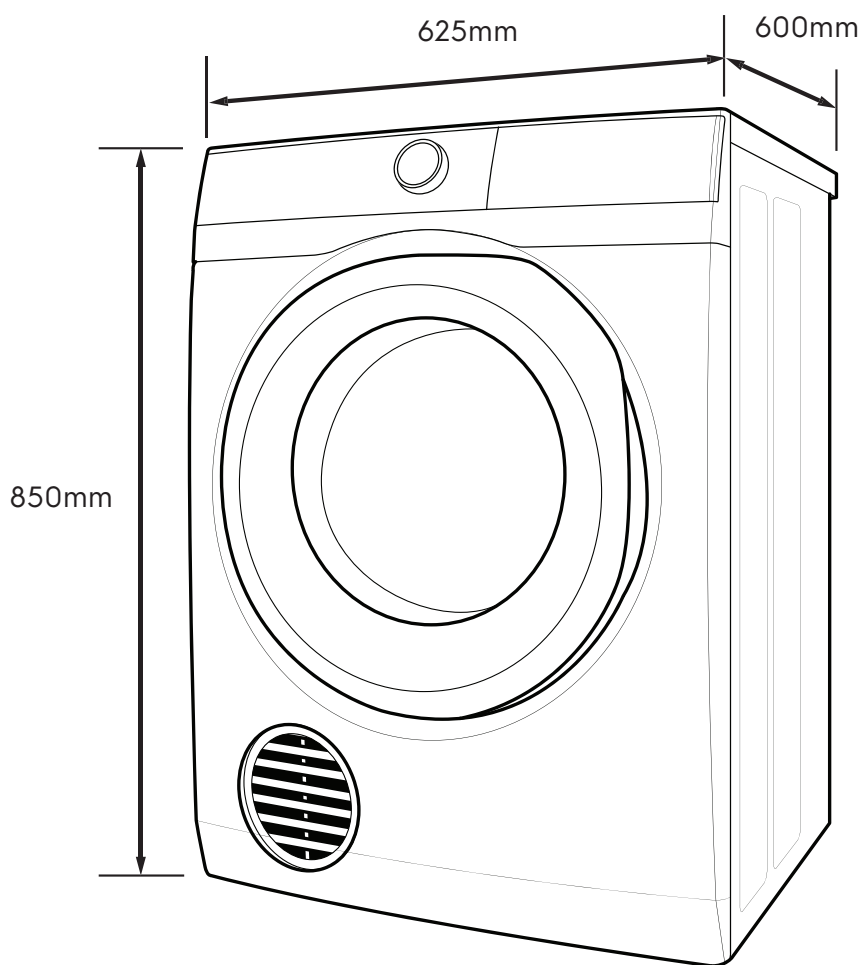

Dimension Guide

Vented Dryer

Model:
EDS904N3SC

Please note! Dimensions to be used as a guide only. All customers MUST refer to the user manual supplied with the product for detailed installation instructions.

© 2024 Electrolux S.E.A PTE. LTD. ELX_DIM_EDS904N3SC_VN_Jul24