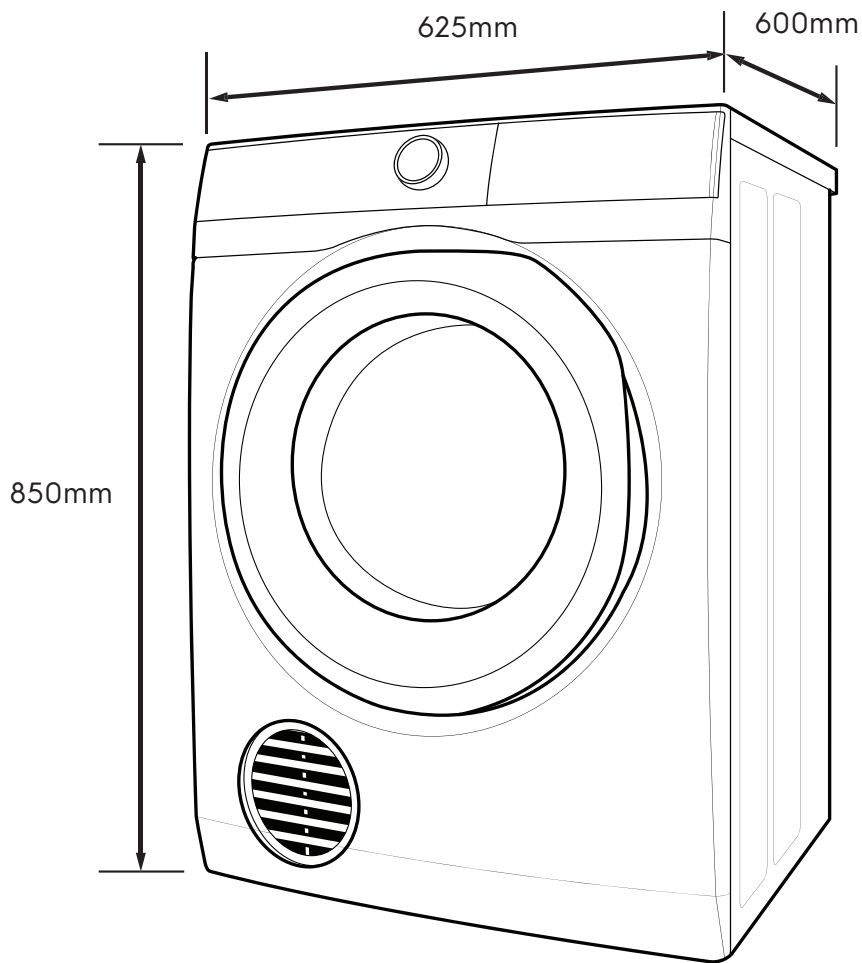

Dimension Guide

Vented Dryer

Model:
EDS904H3WC

Dimensions			
	width	height	depth
Product (mm)	625	850	600

Please note! Dimensions to be used as a guide only. All customers MUST refer to the user manual supplied with the product for detailed installation instructions.

© 2024 Electrolux S.E.A PTE. LTD. ELX_DIM_EDS904H3WC_TH_Jul24

Model:
EDS904H3WC