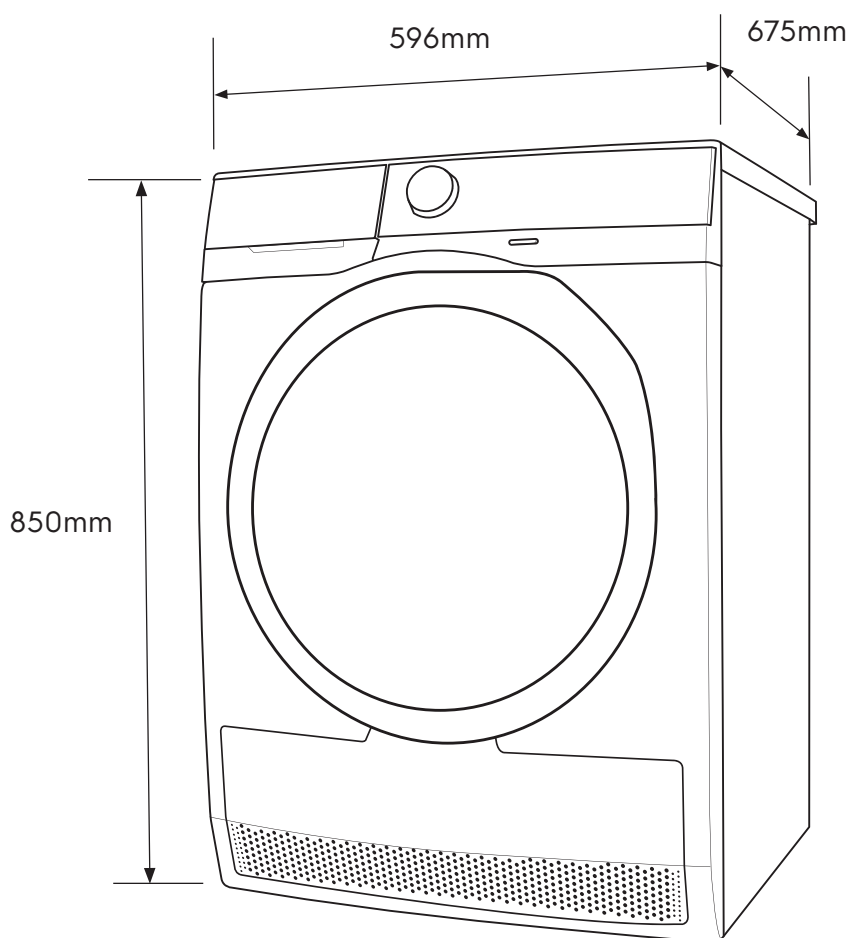

Dimension Guide

Heat Pump Dryer

Model:
EDH903R7WC

Dimensions

	width	height	depth
Product (mm)	596	850	675

Please note! Dimensions to be used as a guide only. All customers MUST refer to the user manual supplied with the product for detailed installation instructions.

© 2024 Electrolux S.E.A PTE. LTD. ELX_DIM_EDH903R7WC_TH_Jul24

Model:
EDH903R7WC