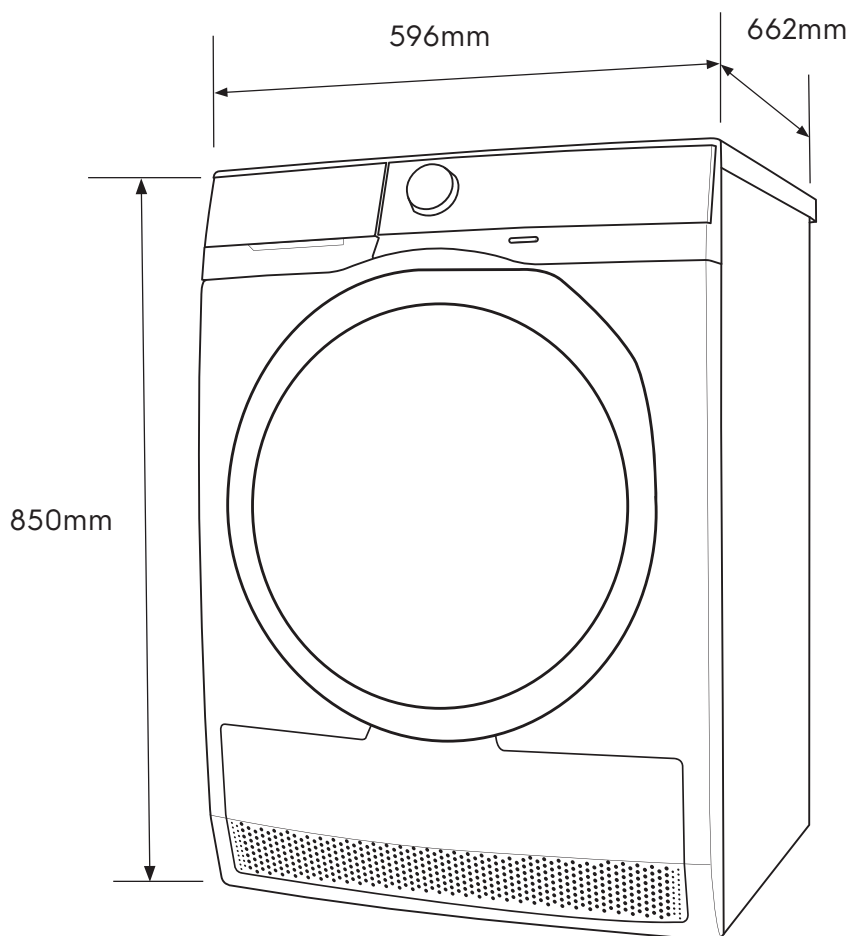

Dimension Guide

Heat Pump Dryer

Model:
EDH902R9SC

Dimensions

	width	height	depth
Product (mm)	596	850	662

Please note! Dimensions to be used as a guide only. All customers MUST refer to the user manual supplied with the product for detailed installation instructions.