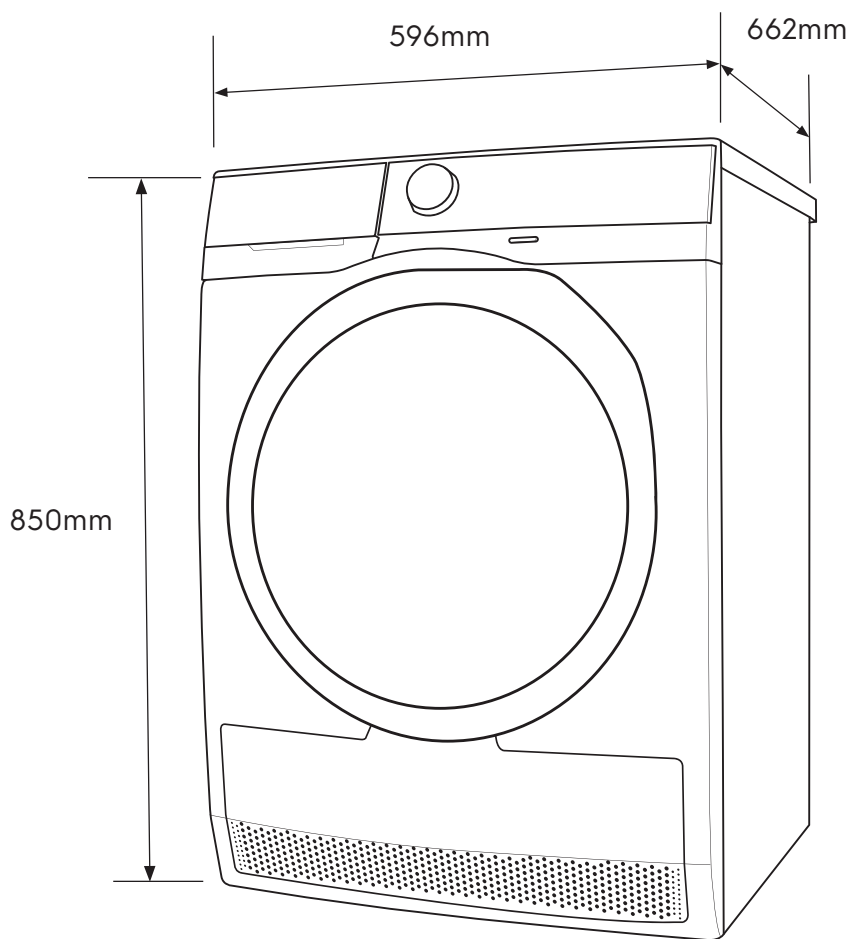

# Dimension Guide

## Heat Pump Dryer

**Model:**

EDH803J5WC (TH)

Dimensions			
	width	height	depth
Product (mm)	596	850	662

**Please note!** Dimensions to be used as a guide only. All customers MUST refer to the user manual supplied with the product for detailed installation instructions.