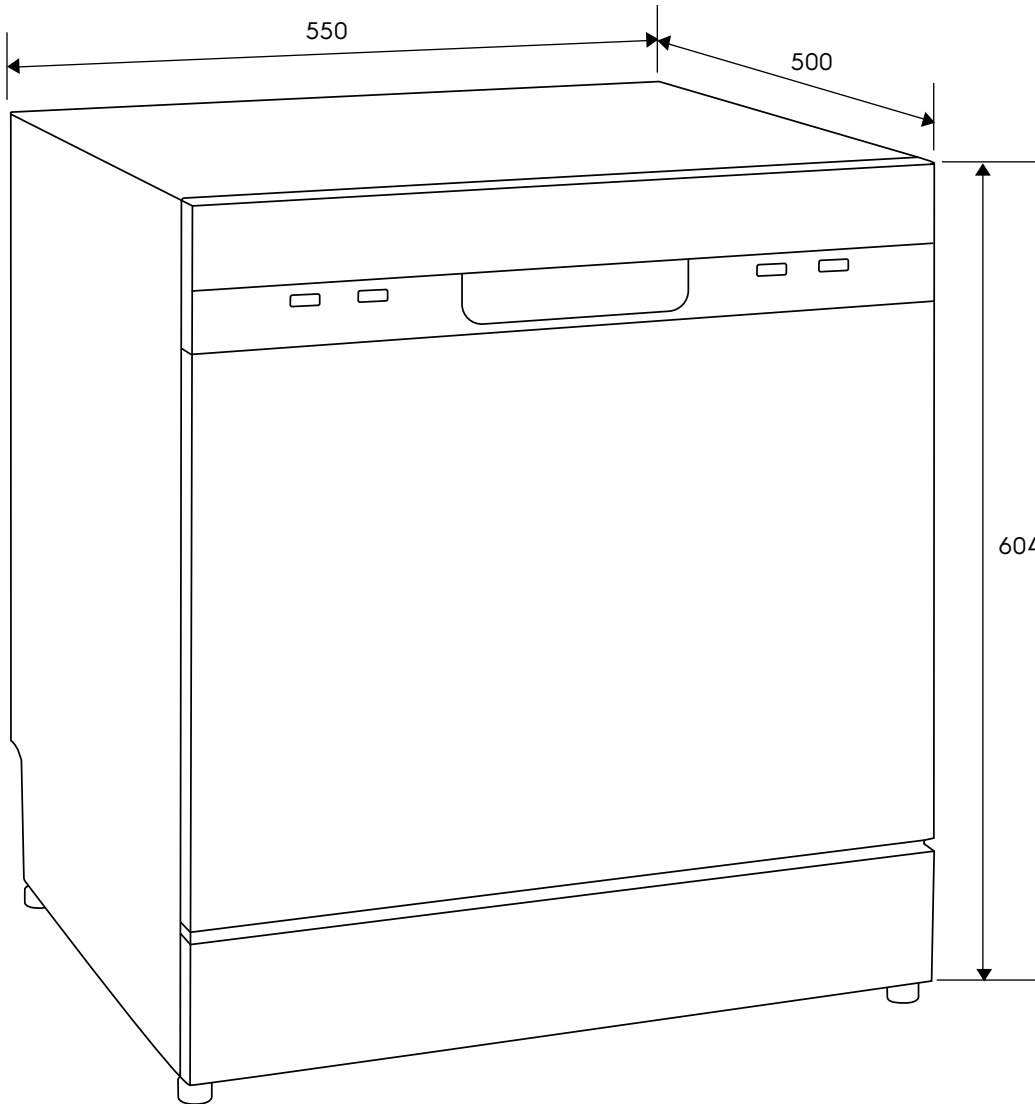

Dimension Guide

Compact Dishwasher

Model:
EFC3862MS

Dimensions			
	width	height	depth
Cut-out (mm)	605	662	555
Product (mm)	550	604	500

Please note! Dimensions to be used as a guide only. All customers MUST refer to the user manual supplied with the product for detailed installation instructions.
© 2024 Electrolux S.E.A PTE. LTD. ELX_DIM_EFC3862MS_Fe24