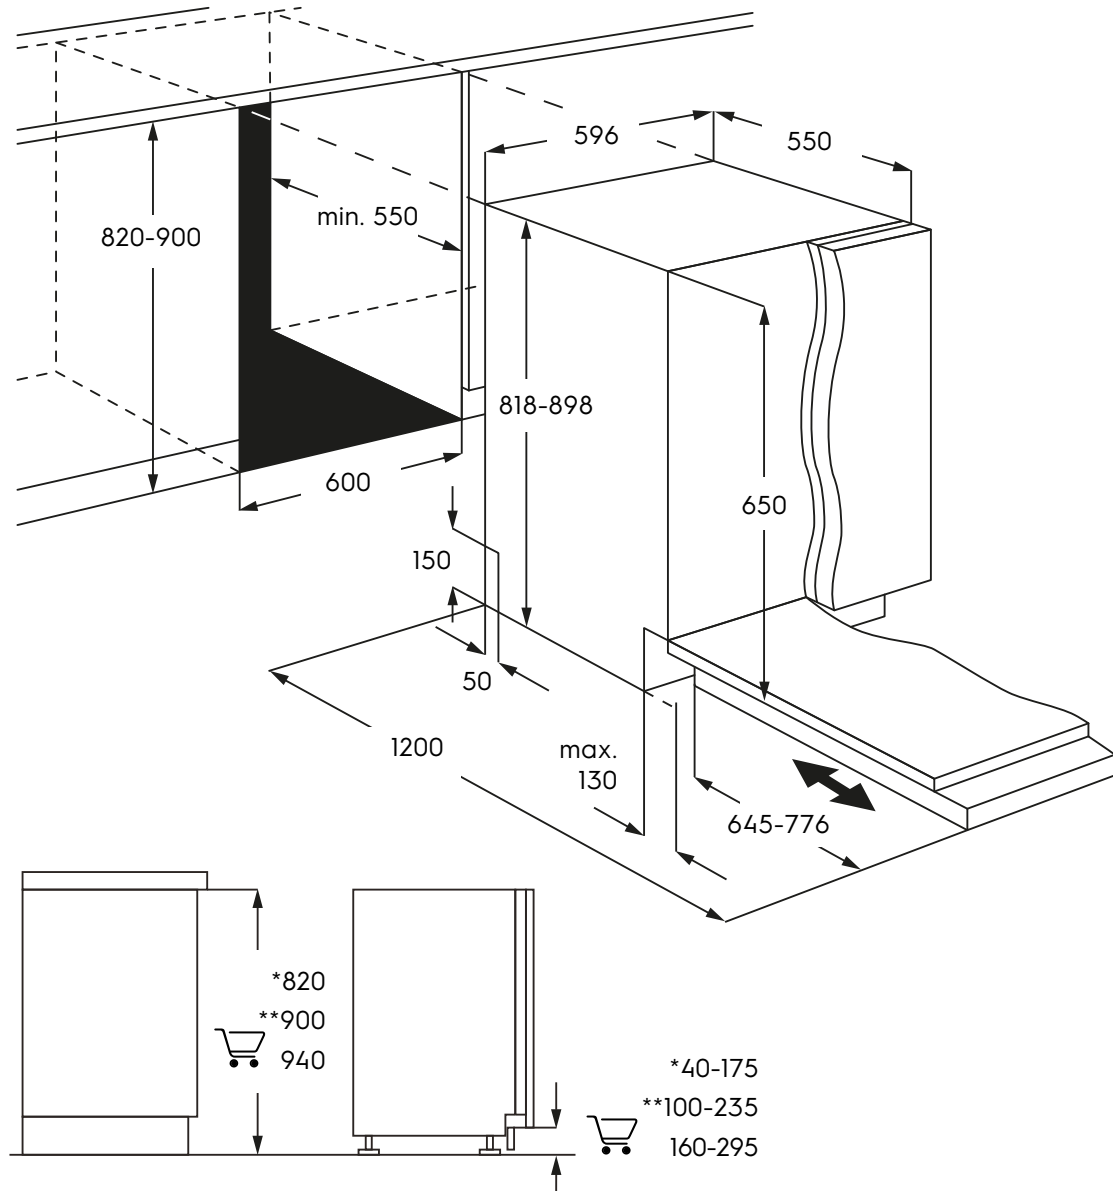

Dimension Guide

Fully Integrated Dishwasher

Model:
EEM48300L

Dimensions			
	width	height	depth
Cut-out (mm)	600	820-900	550
Product (mm)	596	818-898	550

Please note! Dimensions to be used as a guide only. All customers MUST refer to the user manual supplied with the product for detailed installation instructions.
© 2022 Electrolux S.E.A PTE. LTD. E_DIM_EEM48300L_TH_Sep22