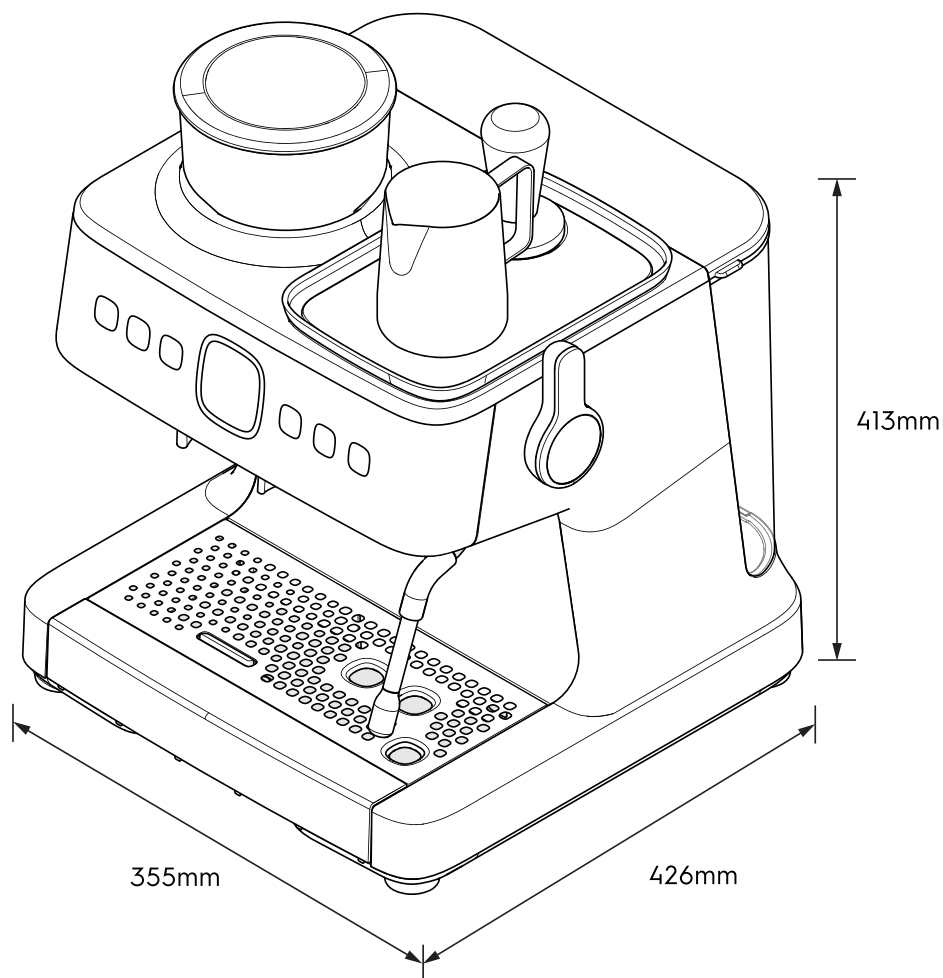

Dimension Guide

Espresso coffee maker

Model:
E7EC1-600P

Dimensions

	width	height	depth
Product (mm)	355	413	426

Please note! Dimensions to be used as a guide only. All customers MUST refer to the user manual supplied with the product for detailed installation instructions.