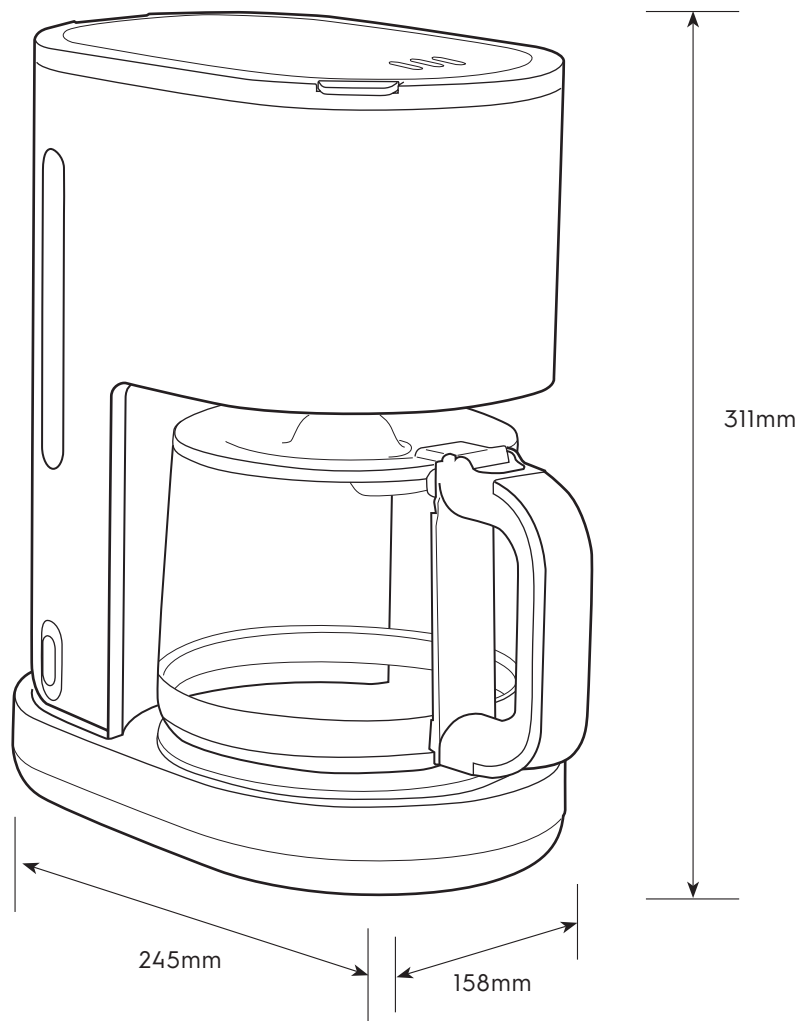

# Dimension Guide

## Coffee Maker

**Model:**  
E2CM1-200W

### Dimensions

	width	height	depth
Product (mm)	245	311	158

**Please note!** Dimensions to be used as a guide only. All customers MUST refer to the user manual supplied with the product for detailed installation instructions.