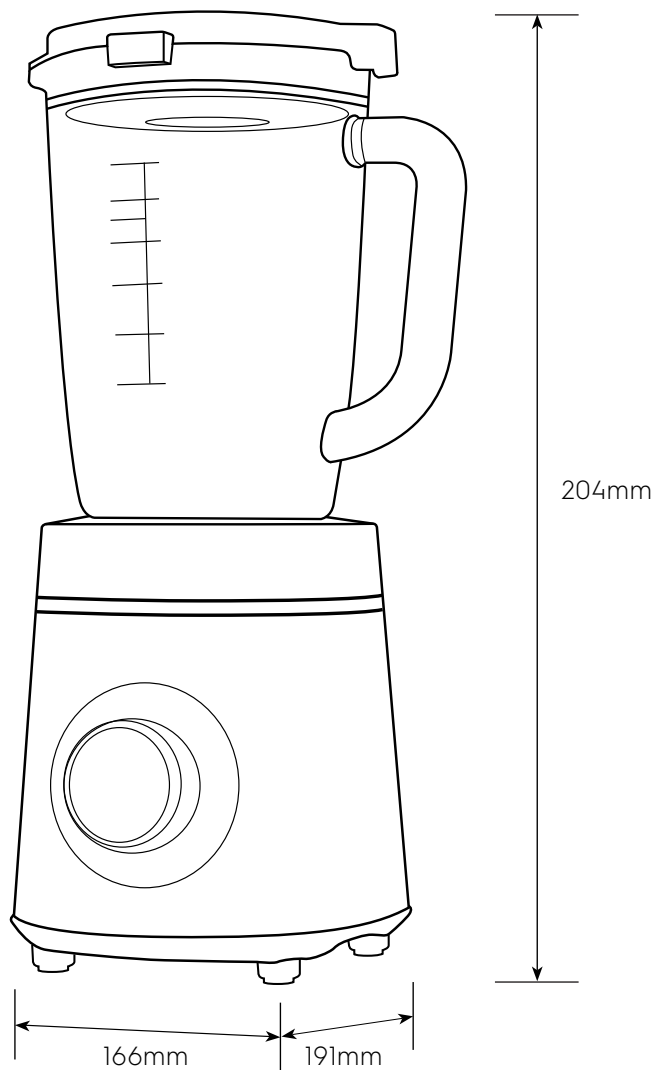

Dimension Guide

Blender

Model:
E5TB1-710K

Please note! Dimensions to be used as a guide only. All customers MUST refer to the user manual supplied with the product for detailed installation instructions.

© 2021 Electrolux S.E.A PTE. LTD. E_DIM_E5TB1-710K_Mar21