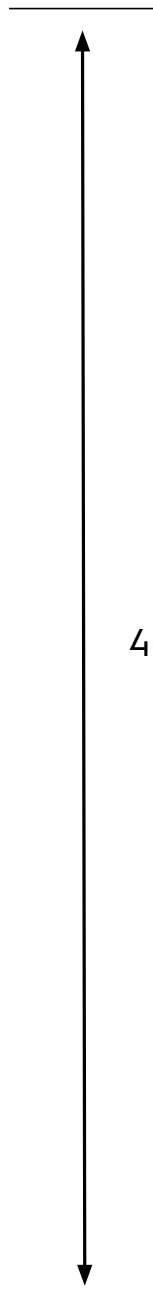

Dimension Guide

Hand Blender

Model:
E3HBI-880K

Dimensions

	width	height
Product (mm)	55	401

Please note! Dimensions to be used as a guide only. All customers MUST refer to the user manual supplied with the product for detailed installation instructions.