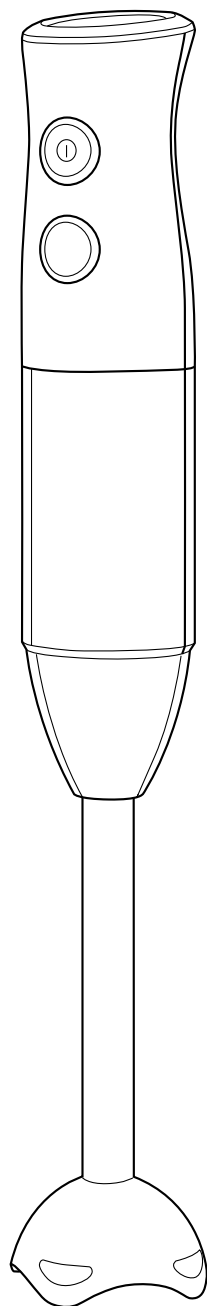

Dimension Guide

Hand Blender

Model:
E3HBI-880K

Dimensions

	width	height
Product (mm)	55	401

Please note! Dimensions to be used as a guide only. All customers MUST refer to the user manual supplied with the product for detailed installation instructions.