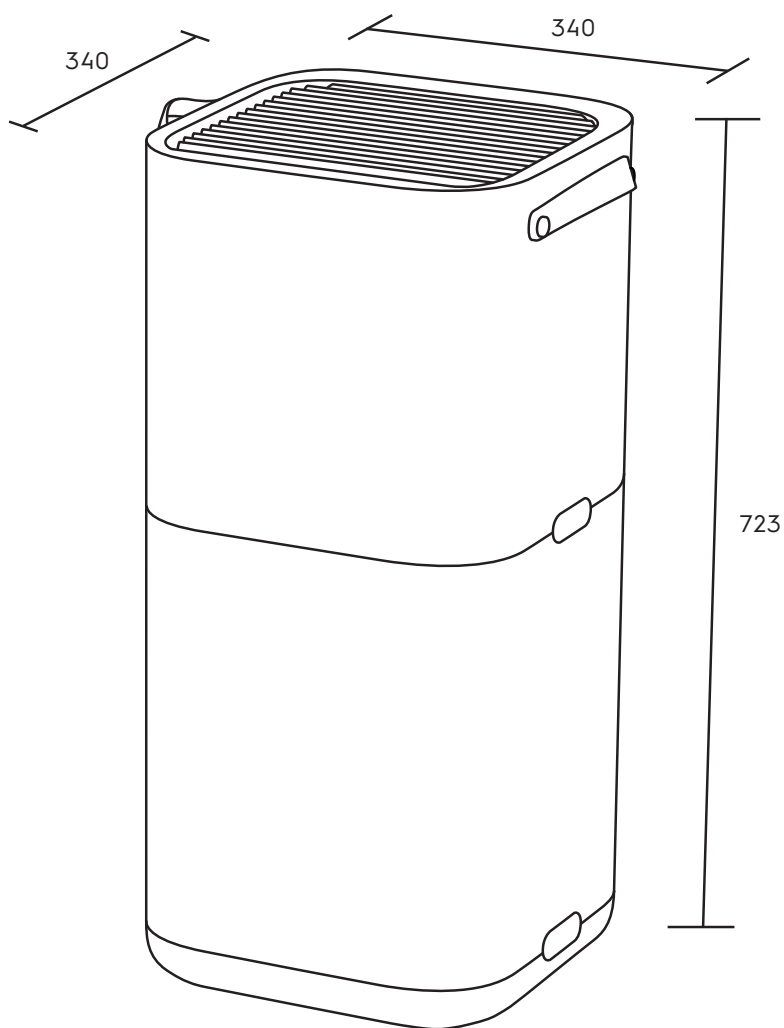

Dimension Guide

900 air purifier with 360 airflow

Model:
EP93-75UGA

Dimensions

	width (mm)	height (mm)	depth (mm)
Product (mm)	340	723	340

Please note! Dimensions to be used as a guide only. All customers MUST refer to the user manual supplied with the product for detailed installation instructions.