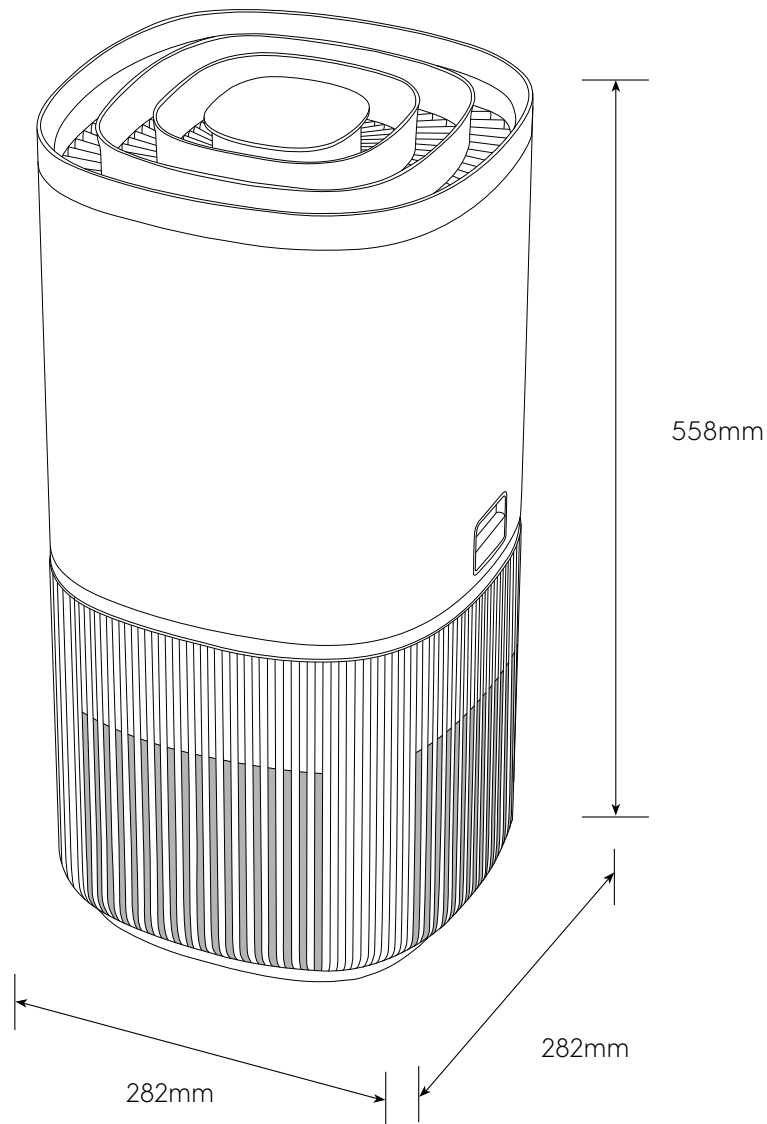

Dimension Guide

Air Purifier

Model:
EP53-45SWA

Dimensions

	width	height	depth
Product (mm)	282	558	282

Please note! Dimensions to be used as a guide only. All customers MUST refer to the user manual supplied with the product for detailed installation instructions.