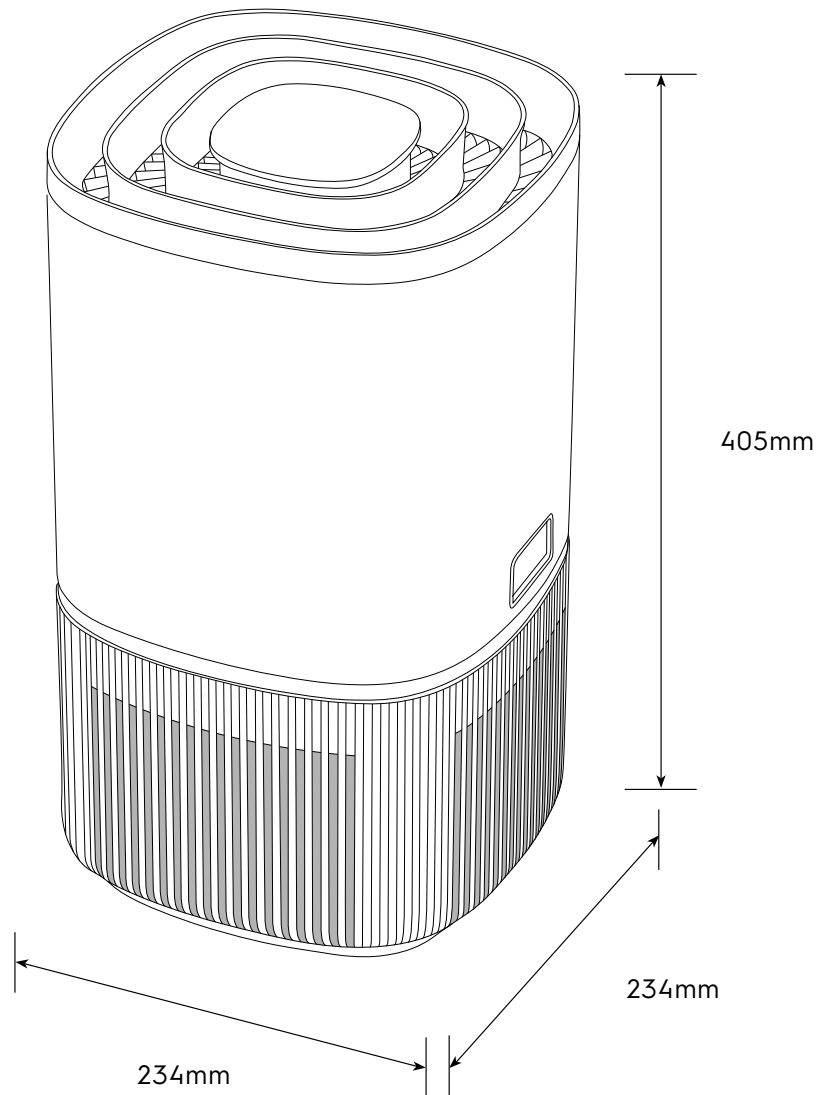

# Dimension Guide

### Dimensions

	width	height	depth
Product (mm)	234	405	234

**Please note!** Dimensions to be used as a guide only. All customers MUST refer to the user manual supplied with the product for detailed installation instructions.