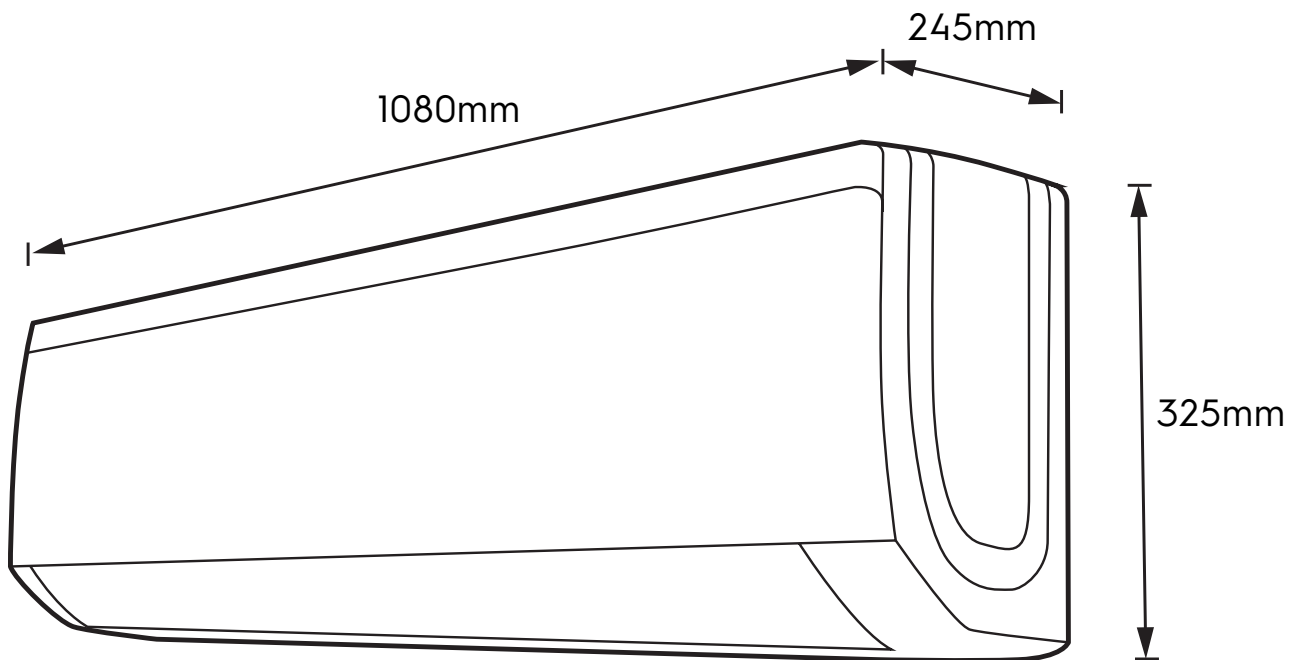

# Dimension Guide

## Air conditioner

**Model:**  
ESV243C4YB

Dimensions			
	width	height	depth
Product (mm)	1080	325	245

**Please note!** Dimensions to be used as a guide only. All customers MUST refer to the user manual supplied with the product for detailed installation instructions.