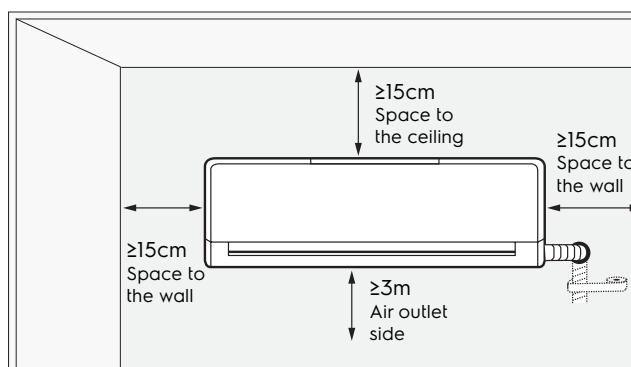

# Dimension Guide

## Air conditioner

**Model:**  
ESV243C4YB

Dimensions			
	width	height	depth
Product (mm)	1080	325	245

**Please note!** Dimensions to be used as a guide only. All customers MUST refer to the user manual supplied with the product for detailed installation instructions.