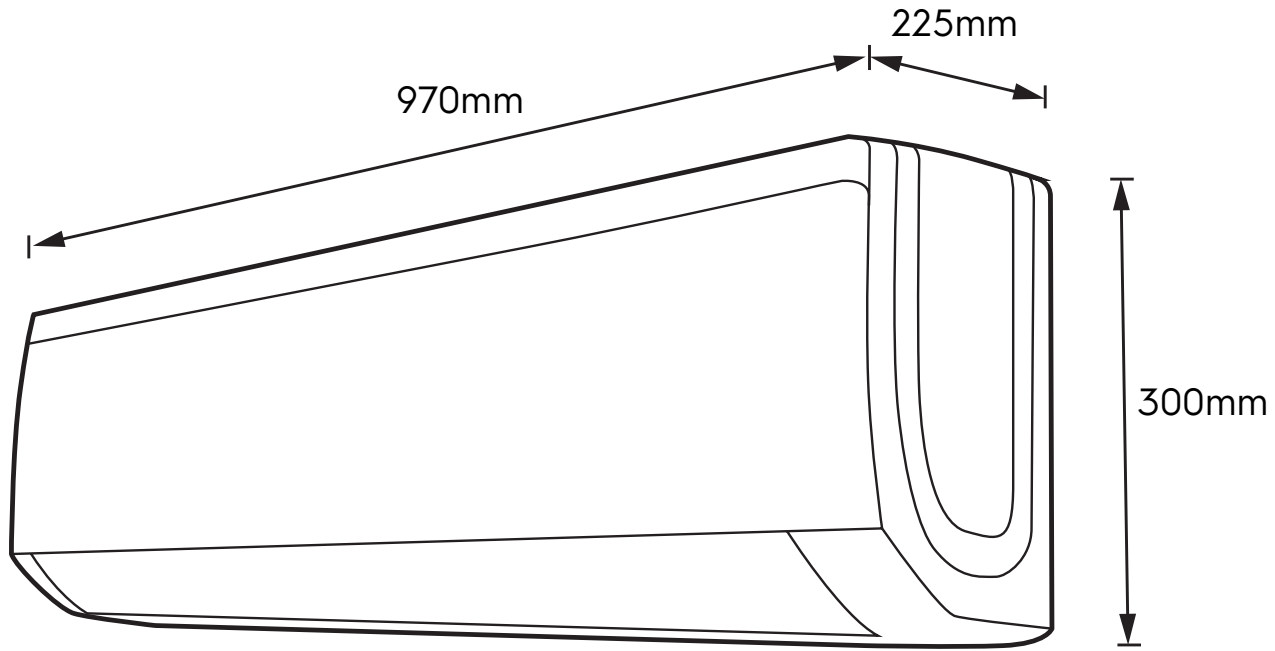

Dimension Guide

Air conditioner

Model:
ESV183C4YB

Dimensions			
	width	height	depth
Product (mm)	970	300	225

Please note! Dimensions to be used as a guide only. All customers MUST refer to the user manual supplied with the product for detailed installation instructions.