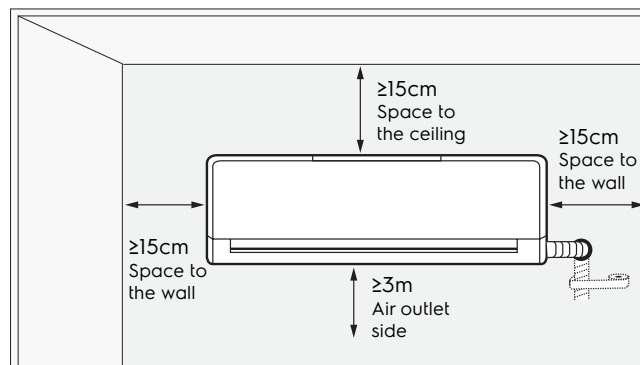

Dimension Guide

Air conditioner

Model:
ESV183C4YB

Dimensions			
	width	height	depth
Product (mm)	970	300	225

Please note! Dimensions to be used as a guide only. All customers MUST refer to the user manual supplied with the product for detailed installation instructions.