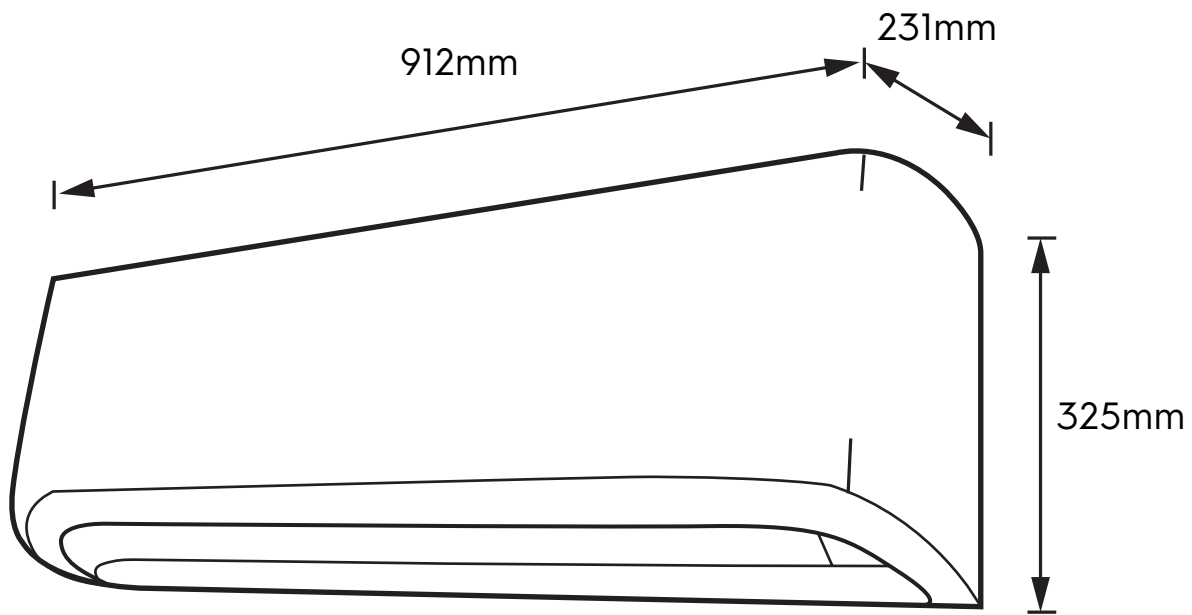

# Dimension Guide

## Air conditioner

**Model:**  
ESV127C1SA

Dimensions			
	width	height	depth
Product (mm)	912	325	231

**Please note!** Dimensions to be used as a guide only. All customers MUST refer to the user manual supplied with the product for detailed installation instructions.