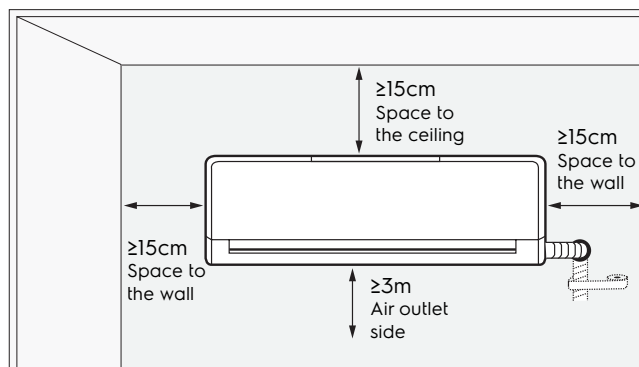

# Dimension Guide

## Air conditioner

**Model:**  
ESV127C1SA

Dimensions			
	width	height	depth
Product (mm)	912	325	231

**Please note!** Dimensions to be used as a guide only. All customers MUST refer to the user manual supplied with the product for detailed installation instructions.