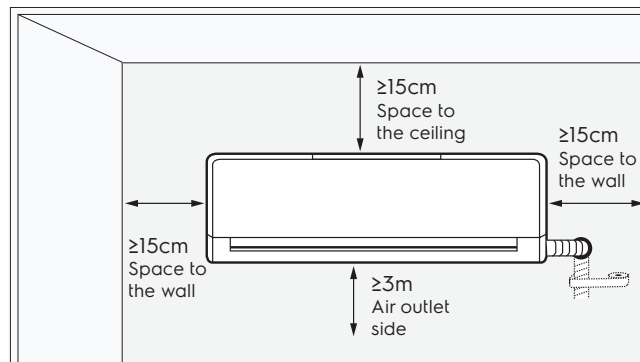

# Dimension Guide

### Dimensions

	width	height	depth
Product (mm)	773	289	215

**Please note!** Dimensions to be used as a guide only. All customers MUST refer to the user manual supplied with the product for detailed installation instructions.