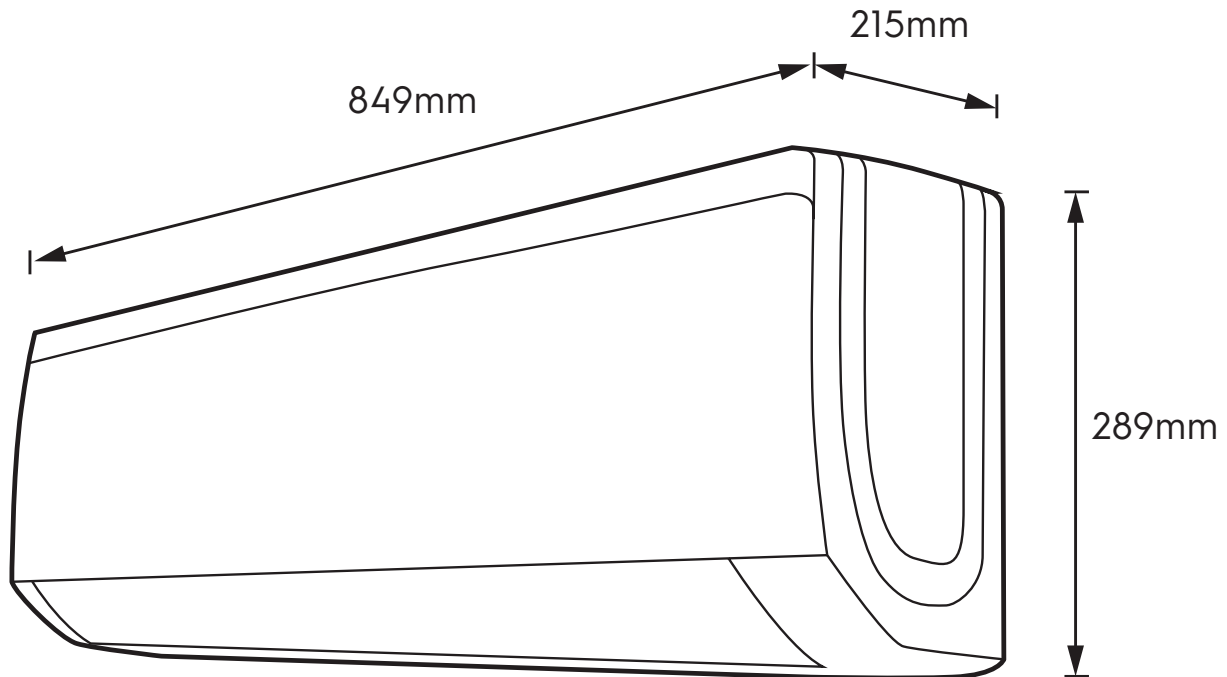

# Dimension Guide

### Dimensions

	width	height	depth
Product (mm)	773	289	215

**Please note!** Dimensions to be used as a guide only. All customers MUST refer to the user manual supplied with the product for detailed installation instructions.