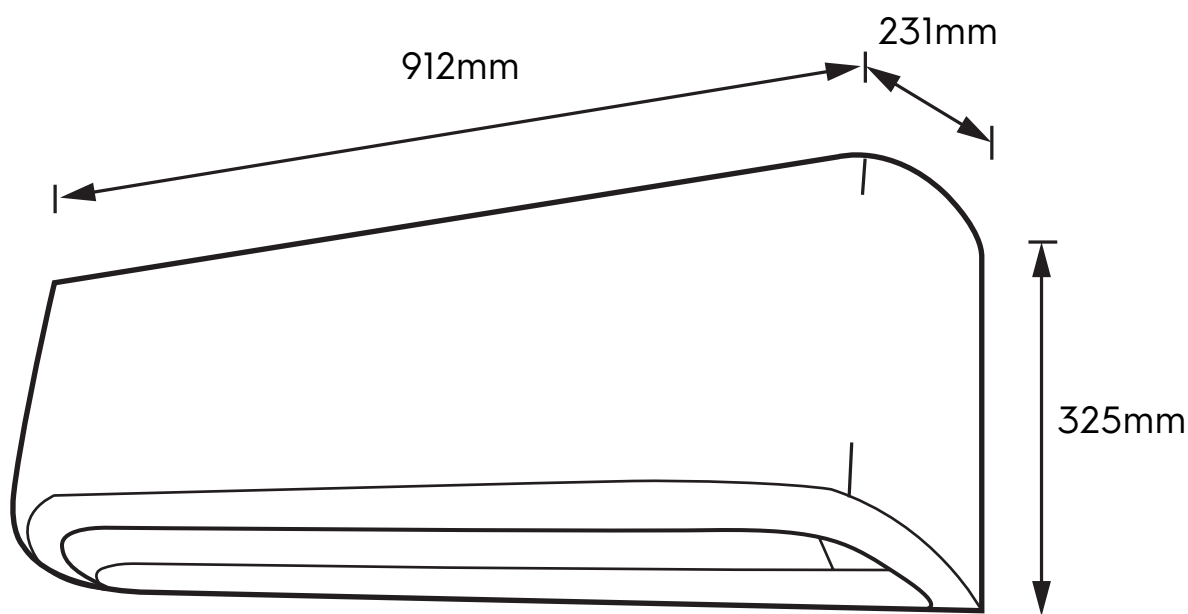

Dimension Guide

Air conditioner

Model:
ESV099C1NA

| Dimensions | | | |
|--------------|-------|--------|-------|
| | width | height | depth |
| Product (mm) | 912 | 325 | 231 |

Please note! Dimensions to be used as a guide only. All customers MUST refer to the user manual supplied with the product for detailed installation instructions.