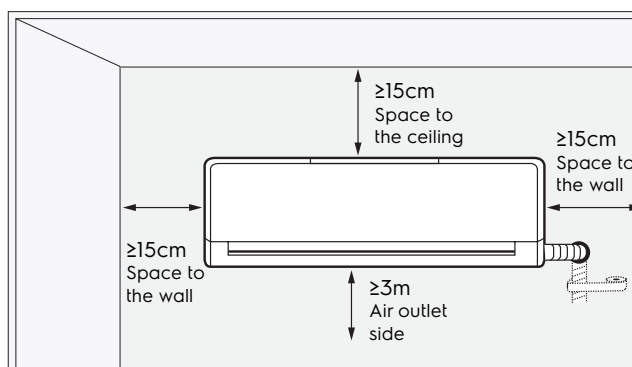

Dimension Guide

Air conditioner

Model:
ESV099C1NA

| Dimensions | | | |
|--------------|-------|--------|-------|
| | width | height | depth |
| Product (mm) | 912 | 325 | 231 |

Please note! Dimensions to be used as a guide only. All customers MUST refer to the user manual supplied with the product for detailed installation instructions.