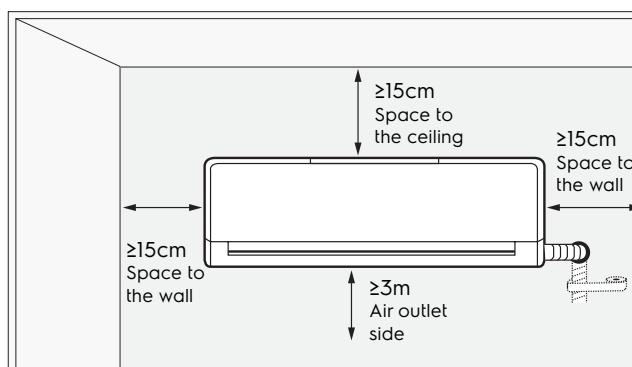

Dimension Guide

Air conditioner

Model:
ESV097C1SA

Dimensions			
	width	height	depth
Product (mm)	912	325	231

Please note! Dimensions to be used as a guide only. All customers MUST refer to the user manual supplied with the product for detailed installation instructions.