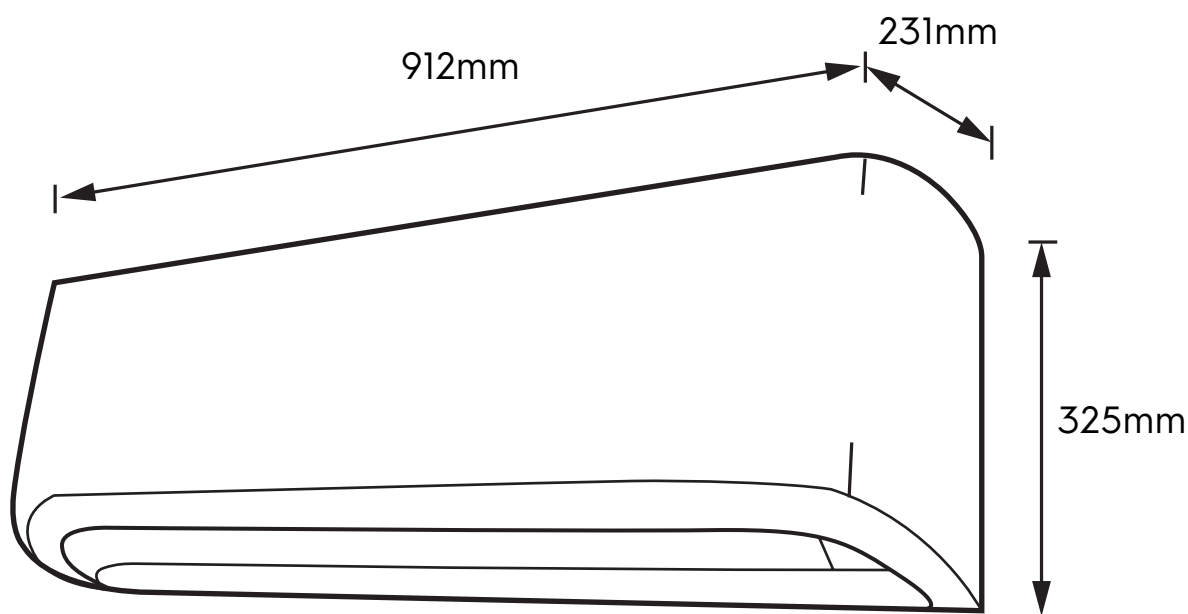

Dimension Guide

Air conditioner

Model:
ESV097C1SA

Dimensions			
	width	height	depth
Product (mm)	912	325	231

Please note! Dimensions to be used as a guide only. All customers MUST refer to the user manual supplied with the product for detailed installation instructions.