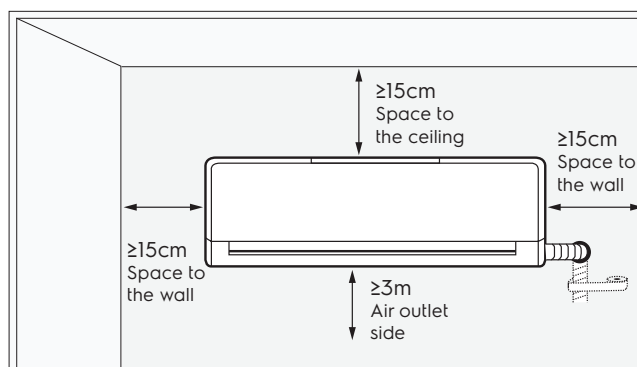

# Dimension Guide

## Air conditioner

**Model:**  
ESV093C4YB

Dimensions			
	width	height	depth
Product (mm)	773	250	185

**Please note!** Dimensions to be used as a guide only. All customers MUST refer to the user manual supplied with the product for detailed installation instructions.