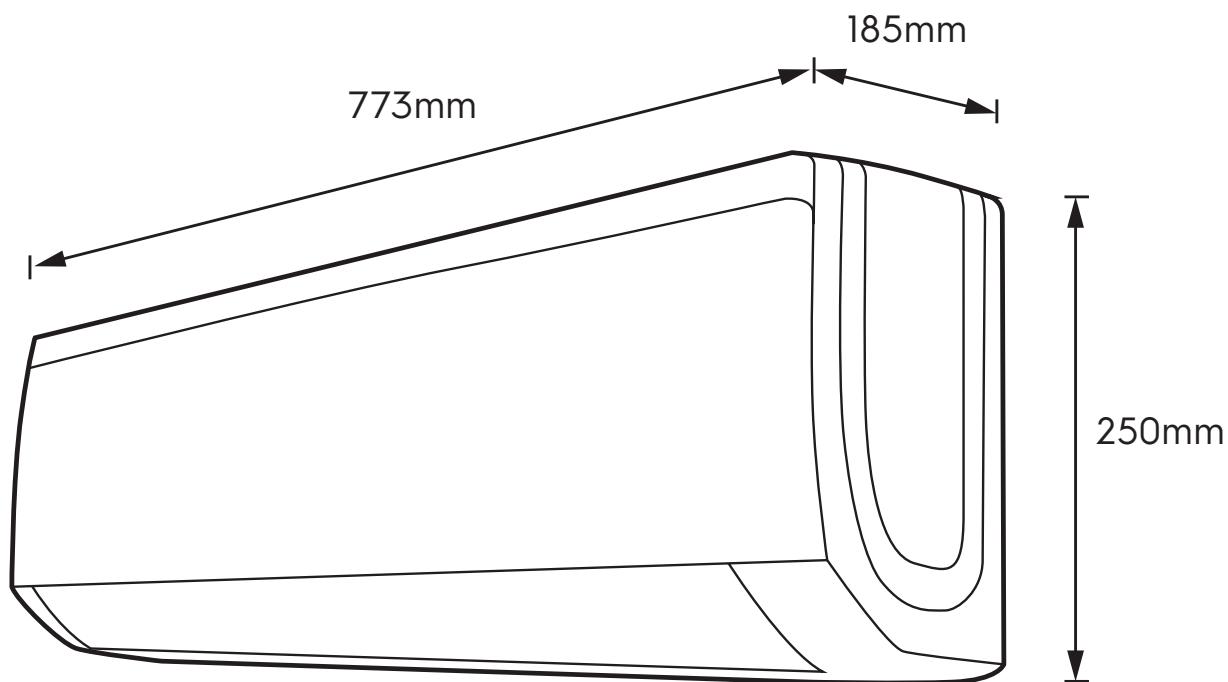

# Dimension Guide

## Air conditioner

**Model:**  
ESV093C4YB

Dimensions			
	width	height	depth
Product (mm)	773	250	185

**Please note!** Dimensions to be used as a guide only. All customers MUST refer to the user manual supplied with the product for detailed installation instructions.